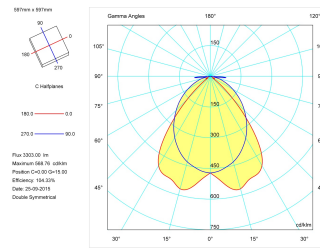

---

**Product**

---

Real power (W)	40
Real luminous flux (Lm)	3190
Luminous efficiency (Lm/W)	79,8
Beam angle (°)	72
Life time (h)	60000
IP	20
Electrical class insulation	Class 1
Operating temperature	from -20°C to 35°C
Electrical feeding	220..240V, 50/60Hz
Colour	White
Energy efficiency class	A

---

Light source included	Yes
Light source	Led
Nominal power (W)	36
Nominal luminous flux (Lm)	5280
Colour temperature (K)	4000
Colour consistency (SDCM)	3
CRI	80

---

---

**Photometry**

---

Photometry

Accessories