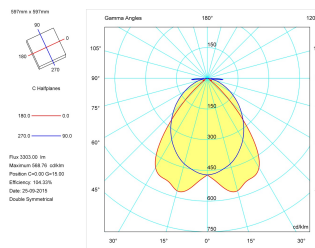

---

**Product**

---

Real power (W)	40
Real luminous flux (Lm)	3190
Luminous efficiency (Lm/W)	79,8
Beam angle (°)	72
Life time (h)	60000
IP	20
Electrical class insulation	Class 1
Operating temperature	from -20°C to 35°C
Electrical feeding	220..240V, 50/60Hz
Colour	White
Energy efficiency class	A

---

Light source included	Yes
Light source	Led
Nominal power (W)	36
Nominal luminous flux (Lm)	5280
Colour temperature (K)	4000
Colour consistency (SDCM)	3
CRI	80

---

---

**Photometry**

---

Photometry

Accessories