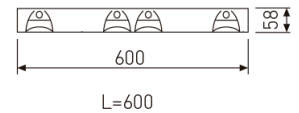

Low profile luminaire for versatile installation on ceilings from the TROLL family Perfilería LED.

DESCRIPTION

Low profile luminaire for versatile installation on ceilings from the TROLL family Perfilería LED setting an advanced and innovative thermal balance system through passive dissipation with stable colour temperature of 4000° K (neutral white) optimised to be used as general lighting of offices, schools, commercial areas or architectural spaces. Designed for ceiling recessed installation. Luminaire body made from stainless steel sheet finished in white. Luminaire built-in a flat lamellas louver made of high purity aluminium with an angle beam of 72°. Luminaire sets a 40 W LED source with CRI higher than 85 % and a chromatic dispersion lower than 3 SMCD. Fixture has a luminous flux of 3190 Lm, with an efficiency of 79,8 Lm/W and a total consumption of 40 W. The average life for the luminaire is 60000 h (stabilised at a minimum flux of 70 % from the original). Luminaire built-in an auxiliary gear Dimmable 1-10V fed at 220-240V; 50/60 Hz.

Item code	731L/4884D/33
Product type	IN
Category	Recessed Luminaires
Family	Ledlouver
Subfamily	Profile Led
Materials	Luminaire body made from stainless steel sheet.
Optical system	Luminaire built-in a flat lamellas louver made of high purity aluminium.
Installation instructions	Luminaire designed for ceiling recessed installation.
Pictograms	

Product

Real power (W)	40
Real luminous flux (Lm)	3190
Luminous efficiency (Lm/W)	79,8
Beam angle (°)	72
Life time (h)	60000
IP	20
Electrical class insulation	Class 1
Operating temperature	from -20°C to 35°C
Electrical feeding	220..240V, 50/60Hz
Colour	White
Energy efficiency class	A

Control gear

Control gear included	Yes
Control gear	1-10V Dimmable Electronic Control Gear
Factor de potencia	0,98

Light source

Light source included	Yes
Light source	Led
Nominal power (W)	36
Nominal luminous flux (Lm)	5280
Colour temperature (K)	4000
Colour consistency (SDCM)	3
CRI	80

Photometry