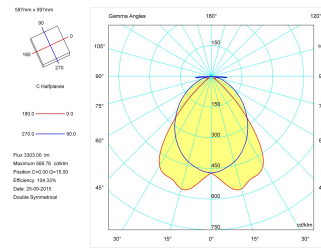

---

**Product**

---

Real power (W)	40
Real luminous flux (Lm)	3190
Luminous efficiency (Lm/W)	79,8
Beam angle (°)	72
Life time (h)	60000
IP	20
Electrical class insulation	Class 1
Operating temperature	from -20°C to 35°C
Electrical feeding	220..240V, 50/60Hz
Colour	White
Energy efficiency class	A

---

Light source included	Yes
Light source	Led
Nominal power (W)	36
Nominal luminous flux (Lm)	5280
Colour temperature (K)	4000
Colour consistency (SDCM)	3
CRI	80

---

---

**Photometry**

---

Photometry

Accessories