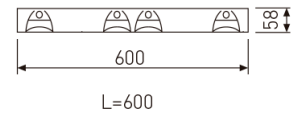

Dimensions

Product dimensions (mm)	596 x 596 x 57
Packing dimensions (mm)	610 x 610 x 80
Net weight (g)	3600
Gross weight (Kg)	4

Scheme

Scheme

Low profile luminaire for versatile installation on ceilings from the TROLL family Perfilería LED.

DESCRIPTION

Low profile luminaire for versatile installation on ceilings from the TROLL family Perfilería LED setting an advanced and innovative thermal balance system through passive dissipation with stable colour temperature of 4000° K (neutral white) optimised to be used as general lighting of offices, schools, commercial areas or architectural spaces. Designed for ceiling recessed installation. Luminaire body made from stainless steel sheet finished in white. Luminaire built-in a flat lamellas louver made of high purity aluminium with an angle beam of 72°. Luminaire sets a 40 W LED source with CRI higher than 85 % and a chromatic dispersion lower than 3 SMCD. Fixture has a luminous flux of 3190 Lm, with an efficiency of 79,8 Lm/W and a total consumption of 40 W. The average life for the luminaire is 60000 h (stabilised at a minimum flux of 70 % from the original). Luminaire built-in an auxiliary gear Dimmable 1-10V fed at 220-240V; 50/60 Hz.

Item code	731L/4884D/33
Product type	IN
Category	Recessed Luminaires
Family	Ledlouver
Subfamily	Profile Led
Materials	Luminaire body made from stainless steel sheet.
Optical system	Luminaire built-in a flat lamellas louver made of high purity aluminium.
Installation instructions	Luminaire designed for ceiling recessed installation.
Pictograms	