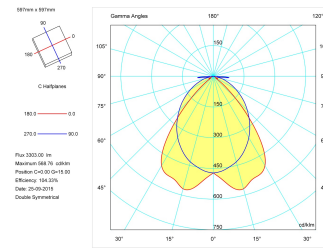

Photometry

Accessories

007/6060

**Adapter frame to install visible profile
luminaire to a smooth non-modular. Drill
610x610.**

Picture

Scheme