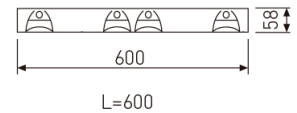

Low profile luminaire for versatile installation on ceilings from the TROLL family Perfilería LED.

DESCRIPTION

Low profile luminaire for versatile installation on ceilings from the TROLL family Perfilería LED setting an advanced and innovative thermal balance system through passive dissipation with stable colour temperature of 4000° K (neutral white) optimised to be used as general lighting of offices, schools, commercial areas or architectural spaces. Designed for ceiling recessed installation. Luminaire body made from stainless steel sheet finished in white. Luminaire built-in a flat lamellas louver made of high purity aluminium with an angle beam of 72°. Luminaire sets a 40 W LED source with CRI higher than 85 % and a chromatic dispersion lower than 3 SMCD. Fixture has a luminous flux of 3190 Lm, with an efficiency of 79,8 Lm/W and a total consumption of 40 W. The average life for the luminaire is 60000 h (stabilised at a minimum flux of 70 % from the original). Luminaire built-in an auxiliary gear Dimmable 1-10V fed at 220-240V; 50/60 Hz.

Item code	731L/4884D/33
Product type	IN
Category	Recessed Luminaires
Family	Ledlouver
Subfamily	Profile Led
Materials	Luminaire body made from stainless steel sheet.
Optical system	Luminaire built-in a flat lamellas louver made of high purity aluminium.
Installation instructions	Luminaire designed for ceiling recessed installation.
Pictograms	

Product

Real power (W)	40
Real luminous flux (Lm)	3190
Luminous efficiency (Lm/W)	79,8
Beam angle (°)	72
Life time (h)	60000
IP	20
Electrical class insulation	Class 1
Operating temperature	from -20°C to 35°C
Electrical feeding	220..240V, 50/60Hz
Colour	White
Energy efficiency class	A

Control gear

Control gear included	Yes
Control gear	1-10V Dimmable Electronic Control Gear
Factor de potencia	0,98

Light source

Light source included	Yes
Light source	Led
Nominal power (W)	36
Nominal luminous flux (Lm)	5280
Colour temperature (K)	4000
Colour consistency (SDCM)	3
CRI	80

Photometry