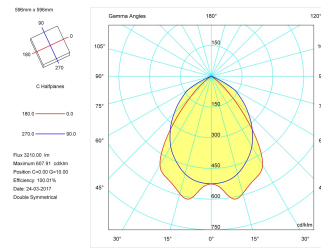

Photometry

Accessories

11T5

Ceiling adaptor. 4 units included.

Picture