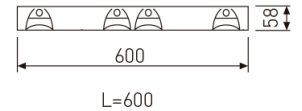

Dimensions

Product dimensions (mm)	596 x 596 x 57
Packing dimensions (mm)	610 x 610 x 80
Net weight (g)	3600
Gross weight (Kg)	4

Scheme

Scheme

Low profile luminaire for versatile installation on ceilings from the TROLL family Polivalentes LED.

Item code	731L/4884PU/33
Product type	IN
Category	Recessed Luminaires
Family	Ledlouver
Subfamily	Led Louver
Materials	Luminaire body made from stainless steel sheet.
Optical system	Luminaire built-in a double parabolic louver made of bright darklight aluminium.
Installation instructions	Luminaire designed for ceiling recessed installation.
Pictograms	

Product

Real power (W)	44
Real luminous flux (Lm)	3210
U.G.R. (%)	< 19
Luminous efficiency (Lm/W)	81
Beam angle (°)	72
Life time (h)	60000
IP	20
Electrical class insulation	Class 1
Operating temperature	from -20° C to 35° C
Electrical feeding	220..240V, 50/60Hz
Colour	White
Energy efficiency class	A
Diffuser	UGR<19