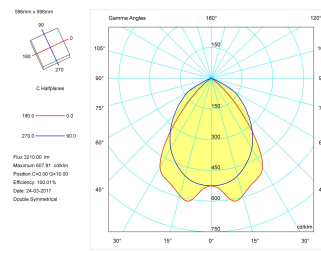

Photometry

Accessories

11T5

Ceiling adaptor. 4 units included.

Picture