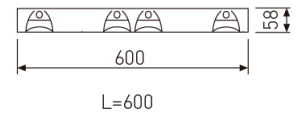

Dimensions

Product dimensions (mm)	596 x 596 x 57
Packing dimensions (mm)	610 x 610 x 80
Net weight (g)	3600
Gross weight (Kg)	4

Scheme

Scheme

Low profile luminaire for versatile installation on ceilings from the TROLL family Polivalentes LED.

Item code	731L/4884P/33
Product type	IN
Category	Recessed Luminaires
Family	Ledlouver
Subfamily	Led Louver
Materials	Luminaire body made from stainless steel sheet.
Optical system	Luminaire built-in a double parabolic louver made of bright darklight aluminium.
Installation instructions	Luminaire designed for ceiling recessed installation.
Pictograms	  