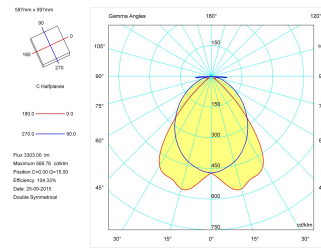

#### Product

Real power (W)	44
Real luminous flux (Lm)	3303
Luminous efficiency (Lm/W)	81
Beam angle (°)	72
Life time (h)	60000
IP	20
Electrical class insulation	Class 1
Operating temperature	from -20°C to 35°C
Electrical feeding	220..240V, 50/60Hz
Colour	White
Energy efficiency class	A