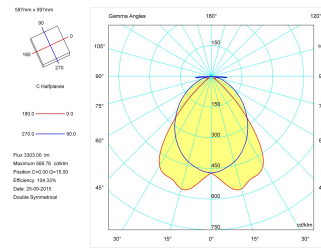

Photometry

Accessories

11T5

Ceiling adaptor. 4 units included.

Picture