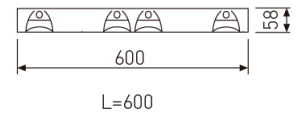

Dimensions

Product dimensions (mm)	596 x 596 x 57
Packing dimensions (mm)	610 x 610 x 80
Net weight (g)	3600
Gross weight (Kg)	4

Scheme

Scheme

Low profile luminaire for versatile installation on ceilings from the TROLL family Polivalentes LED.

Item code	731L/4884P/33
Product type	IN
Category	Recessed Luminaires
Family	Ledlouver
Subfamily	Led Louver
Materials	Luminaire body made from stainless steel sheet.
Optical system	Luminaire built-in a double parabolic louver made of bright darklight aluminium.
Installation instructions	Luminaire designed for ceiling recessed installation.
Pictograms	