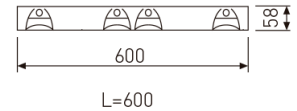

Low profile luminaire for versatile installation on ceilings from the TROLL family Perfilería LED.

DESCRIPTION

Low profile luminaire for versatile installation on ceilings from the TROLL family Perfilería LED setting an advanced and innovative thermal balance system through passive dissipation with stable colour temperature of 4000° K (neutral white) optimised to be used as general lighting of offices, schools, commercial areas or architectural spaces. Designed for ceiling recessed installation. Luminaire body made from stainless steel sheet finished in white. Luminaire built-in a double parabolic louver made of bright darklight aluminium with an angle beam of 72°. Luminaire sets a 40 W LED source with CRI higher than 85 % and a chromatic dispersion lower than 3 SMCD. Luminaire UGR<19. Fixture has a luminous flux of 3210 Lm, with an efficiency of 80,2 Lm/W and a total consumption of 40 W. The average life for the luminaire is 60000 h (stabilised at a minimum flux of 70 % from the original). Luminaire built-in an auxiliary gear ON/OFF fed at 220-240V; 50/60 Hz.

Item code	731L/4884U/33
Product type	IN
Category	Recessed Luminaires
Family	Ledlouver
Subfamily	Profile Led
Materials	Luminaire body made from stainless steel sheet.
Optical system	Luminaire built-in a double parabolic louver made of bright darklight aluminium.
Installation instructions	Luminaire designed for ceiling recessed installation.
Pictograms	

Product

Real power (W)	40
Real luminous flux (Lm)	3210
U.G.R. (%)	< 19
Luminous efficiency (Lm/W)	80,2
Beam angle (°)	72
Life time (h)	60000
IP	20
Electrical class insulation	Class 1
Operating temperature	from -20° C to 35° C
Electrical feeding	220..240V, 50/60Hz
Colour	White
Energy efficiency class	A
Diffuser	UGR<19

Control gear

Control gear included	Yes
Control gear	Electronic Control Gear
Factor de potencia	0,98

Light source

Light source included	Yes
Light source	Led
Nominal power (W)	36
Nominal luminous flux (Lm)	5280
Colour temperature (K)	4000
Colour consistency (SDCM)	3
CRI	80

Photometry