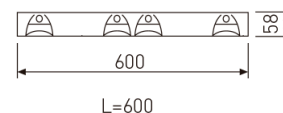

Dimensions

Product dimensions (mm)	596 x 596 x 57
Packing dimensions (mm)	610 x 610 x 80
Net weight (g)	3600
Gross weight (Kg)	4

Scheme

Scheme

Low profile luminaire for versatile installation on ceilings from the TROLL family Perfilería LED.

DESCRIPTION

Low profile luminaire for versatile installation on ceilings from the TROLL family Perfilería LED setting an advanced and innovative thermal balance system through passive dissipation with stable colour temperature of 4000° K (neutral white) optimised to be used as general lighting of offices, schools, commercial areas or architectural spaces. Designed for ceiling recessed installation. Luminaire body made from stainless steel sheet finished in white. Luminaire built-in a double parabolic louver made of bright darklight aluminium with an angle beam of 72°. Luminaire sets a 40 W LED source with CRI higher than 85 % and a chromatic dispersion lower than 3 SMCD. Luminaire UGR<19. Fixture has a luminous flux of 3210 Lm, with an efficiency of 80,2 Lm/W and a total consumption of 40 W. The average life for the luminaire is 60000 h (stabilised at a minimum flux of 70 % from the original). Luminaire built-in an auxiliary gear ON/OFF fed at 220-240V; 50/60 Hz.

Item code	731L/4884U/33
Product type	IN
Category	Recessed Luminaires
Family	Ledlouver
Subfamily	Profile Led
Materials	Luminaire body made from stainless steel sheet.
Optical system	Luminaire built-in a double parabolic louver made of bright darklight aluminium.
Installation instructions	Luminaire designed for ceiling recessed installation.
Pictograms	  

Product

Real power (W)	40
Real luminous flux (Lm)	3210
U.G.R. (%)	< 19
Luminous efficiency (Lm/W)	80,2
Beam angle (°)	72
Life time (h)	60000
IP	20
Electrical class insulation	Class 1
Operating temperature	from -20° C to 35° C
Electrical feeding	220..240V, 50/60Hz
Colour	White
Energy efficiency class	A
Diffuser	UGR<19