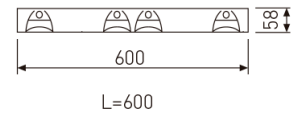

Dimensions

Product dimensions (mm)	596 x 596 x 57
Packing dimensions (mm)	610 x 610 x 80
Net weight (g)	3600
Gross weight (Kg)	4

Scheme

Scheme

Low profile luminaire for versatile installation on ceilings from the TROLL family Perfilería LED.

DESCRIPTION

Low profile luminaire for versatile installation on ceilings from the TROLL family Perfilería LED setting an advanced and innovative thermal balance system through passive dissipation with stable colour temperature of 4000° K (neutral white) optimised to be used as general lighting of offices, schools, commercial areas or architectural spaces. Designed for ceiling recessed installation. Luminaire body made from stainless steel sheet finished in white. Luminaire built-in a double parabolic louver made of bright darklight aluminium with an angle beam of 72°. Luminaire sets a 40 W LED source with CRI higher than 85 % and a chromatic dispersion lower than 3 SMCD. Luminaire UGR<19. Fixture has a luminous flux of 3210 Lm, with an efficiency of 80,2 Lm/W and a total consumption of 40 W. The average life for the luminaire is 60000 h (stabilised at a minimum flux of 70 % from the original). Luminaire built-in an auxiliary gear ON/OFF fed at 220-240V; 50/60 Hz.

Item code	731L/4884U/33
Product type	IN
Category	Recessed Luminaires
Family	Ledlouver
Subfamily	Profile Led
Materials	Luminaire body made from stainless steel sheet.
Optical system	Luminaire built-in a double parabolic louver made of bright darklight aluminium.
Installation instructions	Luminaire designed for ceiling recessed installation.
Pictograms	