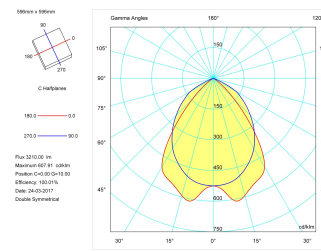

Photometry

Accessories

007/6060

Adapter frame to install visible profile
luminaire to a smooth non-modular. Drill
610x610.

Picture

Scheme