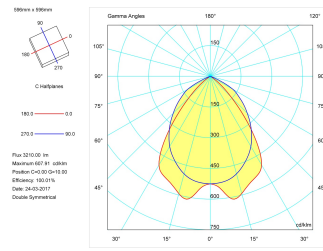

Photometry

Accessories

007/6060

Adapter frame to install visible profile luminaire to a smooth non-modular. Drill 610x610.

Picture

Scheme