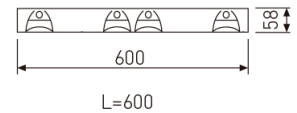

Dimensions

Product dimensions (mm)	596 x 596 x 57
Packing dimensions (mm)	610 x 610 x 80
Net weight (g)	3600
Gross weight (Kg)	4

Scheme

Scheme

Low profile luminaire for versatile installation on ceilings from the TROLL family Perfilería LED.

DESCRIPTION

Low profile luminaire for versatile installation on ceilings from the TROLL family Perfilería LED setting an advanced and innovative thermal balance system through passive dissipation with stable colour temperature of 4000° K (neutral white) optimised to be used as general lighting of offices, schools, commercial areas or architectural spaces. Designed for ceiling recessed installation. Luminaire body made from stainless steel sheet finished in white. Luminaire built-in a flat lamellas louver made of high purity aluminium with an angle beam of 72°. Luminaire sets a 40 W LED source with CRI higher than 85 % and a chromatic dispersion lower than 3 SMCD. Fixture has a luminous flux of 3190 Lm, with an efficiency of 78,8 Lm/W and a total consumption of 40 W. The average life for the luminaire is 60000 h (stabilised at a minimum flux of 70 % from the original). Luminaire built-in an auxiliary gear ON/OFF fed at 220-240V; 50/60 Hz.

Item code	731L/4884/33
Product type	IN
Category	Recessed Luminaires
Family	Ledlouver
Subfamily	Profile Led
Materials	Luminaire body made from stainless steel sheet.
Optical system	Luminaire built-in a flat lamellas louver made of high purity aluminium.
Installation instructions	Luminaire designed for ceiling recessed installation.
Pictograms	  