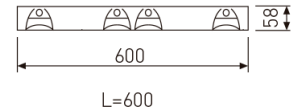

Dimensions

Product dimensions (mm)	596 x 596 x 57
Packing dimensions (mm)	610 x 610 x 80
Net weight (g)	3600
Gross weight (Kg)	4

Scheme

Scheme

Low profile luminaire for versatile installation on ceilings from the TROLL family Perfilería LED.

DESCRIPTION

Low profile luminaire for versatile installation on ceilings from the TROLL family Perfilería LED setting an advanced and innovative thermal balance system through passive dissipation with stable colour temperature of 4000° K (neutral white) optimised to be used as general lighting of offices, schools, commercial areas or architectural spaces. Designed for ceiling recessed installation. Luminaire body made from stainless steel sheet finished in white. Luminaire built-in a flat lamellas louver made of high purity aluminium with an angle beam of 72°. Luminaire sets a 40 W LED source with CRI higher than 85 % and a chromatic dispersion lower than 3 SMCD. Fixture has a luminous flux of 3190 Lm, with an efficiency of 78,8 Lm/W and a total consumption of 40 W. The average life for the luminaire is 60000 h (stabilised at a minimum flux of 70 % from the original). Luminaire built-in an auxiliary gear ON/OFF fed at 220-240V; 50/60 Hz.

Item code	731L/4884/33
Product type	IN
Category	Recessed Luminaires
Family	Ledlouver
Subfamily	Profile Led
Materials	Luminaire body made from stainless steel sheet.
Optical system	Luminaire built-in a flat lamellas louver made of high purity aluminium.
Installation instructions	Luminaire designed for ceiling recessed installation.
Pictograms	