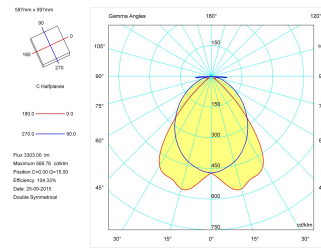

Photometry

Accessories

007/6060

Adapter frame to install visible profile luminaire to a smooth non-modular. Drill 610x610.

Picture

Scheme