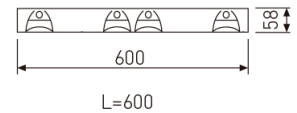

Dimensions

Product dimensions (mm)	596 x 596 x 57
Packing dimensions (mm)	610 x 610 x 80
Net weight (g)	3600
Gross weight (Kg)	4

Scheme

Scheme

Product

Real power (W)	40
Real luminous flux (Lm)	3190
Luminous efficiency (Lm/W)	78,8
Beam angle (°)	72
Life time (h)	60000
IP	20
Electrical class insulation	Class 1
Operating temperature	from -20°C to 35°C
Electrical feeding	220..240V, 50/60Hz
Colour	White
Energy efficiency class	A

Control gear

Control gear included	Yes
Control gear	Electronic Control Gear
Factor de potencia	0,98

Light source

Light source included	Yes
Light source	Led
Nominal power (W)	36
Nominal luminous flux (Lm)	5280
Colour temperature (K)	4000
Colour consistency (SDCM)	3
CRI	80

Item code	731L/4884/33
Product type	IN
Category	Recessed Luminaires
Family	Ledlouver
Subfamily	Profile Led
Materials	Luminaire body made from stainless steel sheet.
Optical system	Luminaire built-in a flat lamellas louver made of high purity aluminium.
Installation instructions	Luminaire designed for ceiling recessed installation.
Pictograms	