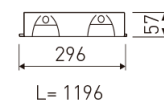

Dimensions

Product dimensions (mm)	296 x 1196 x 57
Packing dimensions (mm)	310 x 1210 x 80
Net weight (g)	3600
Gross weight (Kg)	4

Scheme

Scheme

Low profile luminaire for versatile installation on ceilings from the TROLL family Polivalentes LED.

Product

Real power (W)	44
Real luminous flux (Lm)	3100
U.G.R. (%)	< 19
Luminous efficiency (Lm/W)	76,4
Beam angle (°)	72
Life time (h)	60000
IP	20
Electrical class insulation	Class 1
Operating temperature	from -20° C to 35° C
Electrical feeding	220..240V, 50/60Hz
Colour	White
Energy efficiency class	A
Diffuser	UGR<19