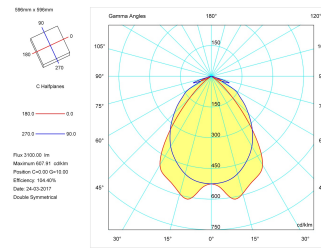

Product

Real power (W)	44
Real luminous flux (Lm)	3100
U.G.R. (%)	< 19
Luminous efficiency (Lm/W)	76,4
Beam angle (°)	72
Life time (h)	60000
IP	20
Electrical class insulation	Class 1
Operating temperature	from -20° C to 35° C
Electrical feeding	220..240V, 50/60Hz
Colour	White
Energy efficiency class	A
Diffuser	UGR<19

Control gear

Control gear included	Yes
Control gear	DALI Dimmable Electronic Control Gear
Factor de potencia	0,98

Light source

Light source included	Yes
Light source	Led
Nominal power (W)	36
Nominal luminous flux (Lm)	5088
Colour temperature (K)	3000
Colour consistency (SDCM)	3
CRI	80