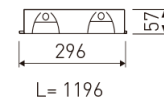

Dimensions

Product dimensions (mm)	296 x 1196 x 57
Packing dimensions (mm)	310 x 1210 x 80
Net weight (g)	3600
Gross weight (Kg)	4

Scheme

Scheme

Low profile luminaire for versatile installation on ceilings from the TROLL family Polivalentes LED.

Product

Real power (W)	44
Real luminous flux (Lm)	3100
U.G.R. (%)	< 19
Luminous efficiency (Lm/W)	76,4
Beam angle (°)	72
Life time (h)	60000
IP	20
Electrical class insulation	Class 1
Operating temperature	from -20° C to 35° C
Electrical feeding	220..240V, 50/60Hz
Colour	White
Energy efficiency class	A
Diffuser	UGR<19