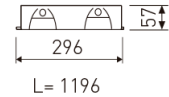

Dimensions

Product dimensions (mm)	296 x 1196 x 57
Packing dimensions (mm)	310 x 1210 x 80
Net weight (g)	3600
Gross weight (Kg)	4

Scheme

Scheme

Product

Real power (W)	44
Real luminous flux (Lm)	3100
U.G.R. (%)	< 19
Luminous efficiency (Lm/W)	76,4
Beam angle (°)	72
Life time (h)	60000
IP	20
Electrical class insulation	Class 1
Operating temperature	from -20°C to 35°C
Electrical feeding	220..240V, 50/60Hz
Colour	White
Energy efficiency class	A
Diffuser	UGR<19

Control gear

Control gear included	Yes
Control gear	DALI Dimmable Electronic Control Gear
Factor de potencia	0,98

Light source

Light source included	Yes
Light source	Led
Nominal power (W)	36
Nominal luminous flux (Lm)	5088
Colour temperature (K)	3000
Colour consistency (SDCM)	3
CRI	80