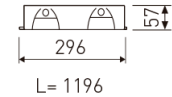

Dimensions

Product dimensions (mm)	296 x 1196 x 57
Packing dimensions (mm)	310 x 1210 x 80
Net weight (g)	3600
Gross weight (Kg)	4

Scheme

Scheme

Low profile luminaire for versatile installation on ceilings from the TROLL family Polivalentes LED.

Product

Real power (W)	44
Real luminous flux (Lm)	3200
Luminous efficiency (Lm/W)	76,4
Beam angle (°)	72
Life time (h)	60000
IP	20
Electrical class insulation	Class 1
Operating temperature	from -20°C to 35°C
Electrical feeding	220..240V, 50/60Hz
Colour	White
Energy efficiency class	A