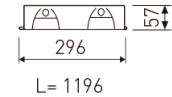

Dimensions

Product dimensions (mm)	296 x 1196 x 57
Packing dimensions (mm)	310 x 1210 x 80
Net weight (g)	3600
Gross weight (Kg)	4

Scheme

Scheme

Product

Real power (W)	44
Real luminous flux (Lm)	3200
Luminous efficiency (Lm/W)	76,4
Beam angle (°)	72
Life time (h)	60000
IP	20
Electrical class insulation	Class 1
Operating temperature	from -20°C to 35°C
Electrical feeding	220..240V, 50/60Hz
Colour	White
Energy efficiency class	A

Control gear

Control gear included	Yes
Control gear	DALI Dimmable Electronic Control Gear
Factor de potencia	0,98

Light source

Light source included	Yes
Light source	Led
Nominal power (W)	36
Nominal luminous flux (Lm)	5088
Colour temperature (K)	3000
Colour consistency (SDCM)	3
CRI	80