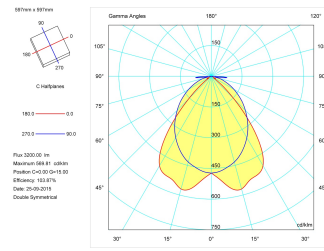

---

**Product**

---

Real power (W)	44
Real luminous flux (Lm)	3200
Luminous efficiency (Lm/W)	76,4
Beam angle (°)	72
Life time (h)	60000
IP	20
Electrical class insulation	Class 1
Operating temperature	from -20°C to 35°C
Electrical feeding	220..240V, 50/60Hz
Colour	White
Energy efficiency class	A

---

Light source included	Yes
Light source	Led
Nominal power (W)	36
Nominal luminous flux (Lm)	5088
Colour temperature (K)	3000
Colour consistency (SDCM)	3
CRI	80

---

---

**Photometry**

---

Photometry

Accessories