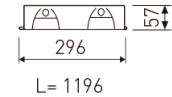

Dimensions

Product dimensions (mm)	296 x 1196 x 57
Packing dimensions (mm)	310 x 1210 x 80
Net weight (g)	3600
Gross weight (Kg)	4

Scheme

Scheme

Low profile luminaire for versatile installation on ceilings from the TROLL family Perfilería LED.

Product

Real power (W)	44
Real luminous flux (Lm)	3100
U.G.R. (%)	< 19
Luminous efficiency (Lm/W)	76,8
Beam angle (°)	72
Life time (h)	60000
IP	20
Electrical class insulation	Class 1
Operating temperature	from -20°C to 35°C
Electrical feeding	220..240V, 50/60Hz
Colour	White
Energy efficiency class	A
Diffuser	UGR<19