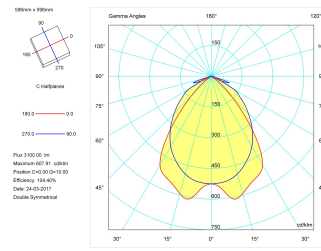

Photometry

Accessories

007/12030

Adapter frame to install visible profile luminaire to a smooth non-modular. Drill 1210x310.

Picture

Scheme