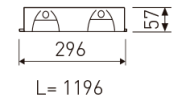

Dimensions

Product dimensions (mm)	296 x 1196 x 57
Packing dimensions (mm)	310 x 1210 x 80
Net weight (g)	3600
Gross weight (Kg)	4

Scheme

Scheme

Product

Real power (W)	44
Real luminous flux (Lm)	3200
Luminous efficiency (Lm/W)	76,8
Beam angle (°)	72
Life time (h)	60000
IP	20
Electrical class insulation	Class 1
Operating temperature	from -20°C to 35°C
Electrical feeding	220..240V, 50/60Hz
Colour	White
Energy efficiency class	A

Control gear

Control gear included	Yes
Control gear	DALI Dimmable Electronic Control Gear
Factor de potencia	0,98

Light source

Light source included	Yes
Light source	Led
Nominal power (W)	36
Nominal luminous flux (Lm)	5088
Colour temperature (K)	3000
Colour consistency (SDCM)	3
CRI	80