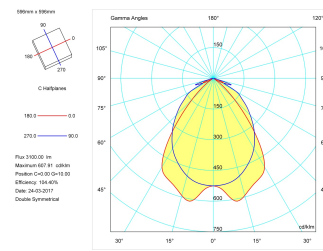

---

**Product**

---

Real power (W)	44
Real luminous flux (Lm)	3200
Luminous efficiency (Lm/W)	76,8
Beam angle (°)	72
Life time (h)	60000
IP	20
Electrical class insulation	Class 1
Operating temperature	from -20°C to 35°C
Electrical feeding	220..240V, 50/60Hz
Colour	White
Energy efficiency class	A

---

Light source included	Yes
Light source	Led
Nominal power (W)	36
Nominal luminous flux (Lm)	5088
Colour temperature (K)	3000
Colour consistency (SDCM)	3
CRI	80

---

---

**Photometry**

---

## Photometry