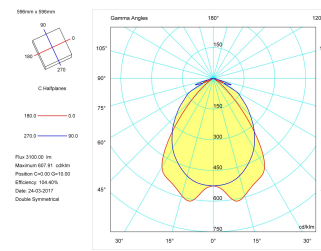

Photometry

Accessories

007/12030

Adapter frame to install visible profile
luminaire to a smooth non-modular. Drill
1210x310.

Picture

Scheme