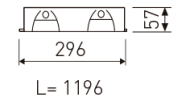

Dimensions

Product dimensions (mm)	296 x 1196 x 57
Packing dimensions (mm)	310 x 1210 x 80
Net weight (g)	3600
Gross weight (Kg)	4

Scheme

Scheme

Low profile luminaire for versatile installation on ceilings from the TROLL family Perfilería LED.

Product

Real power (W)	44
Real luminous flux (Lm)	3200
Luminous efficiency (Lm/W)	76,8
Beam angle (°)	72
Life time (h)	60000
IP	20
Electrical class insulation	Class 1
Operating temperature	from -20°C to 35°C
Electrical feeding	220..240V, 50/60Hz
Colour	White
Energy efficiency class	A