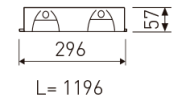

#### Dimensions

Product dimensions (mm)	296 x 1196 x 57
Packing dimensions (mm)	310 x 1210 x 80
Net weight (g)	3600
Gross weight (Kg)	4