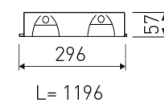

Dimensions

Product dimensions (mm)	296 x 1196 x 57
Packing dimensions (mm)	310 x 1210 x 80
Net weight (g)	3600
Gross weight (Kg)	4

Scheme

Scheme

Low profile luminaire for versatile installation on ceilings from the TROLL family Polivalentes LED.

Product

Real power (W)	44
Real luminous flux (Lm)	3303
U.G.R. (%)	< 19
Luminous efficiency (Lm/W)	76,4
Beam angle (°)	72
Life time (h)	60000
IP	20
Electrical class insulation	Class 1
Operating temperature	from -20° C to 35° C
Electrical feeding	220..240V, 50/60Hz
Colour	White
Energy efficiency class	A
Diffuser	UGR<19