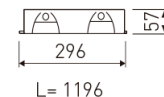

Dimensions

Product dimensions (mm)	296 x 1196 x 57
Packing dimensions (mm)	310 x 1210 x 80
Net weight (g)	3600
Gross weight (Kg)	4

Scheme

Scheme

Product

Real power (W)	44
Real luminous flux (Lm)	3200
Luminous efficiency (Lm/W)	76,4
Beam angle (°)	72
Life time (h)	60000
IP	20
Electrical class insulation	Class 1
Operating temperature	from -20°C to 35°C
Electrical feeding	220..240V, 50/60Hz
Colour	White
Energy efficiency class	A

Control gear

Control gear included	Yes
Control gear	1-10V Dimmable Electronic Control Gear
Factor de potencia	0,98

Light source

Light source included	Yes
Light source	Led
Nominal power (W)	36
Nominal luminous flux (Lm)	5088
Colour temperature (K)	3000
Colour consistency (SDCM)	3
CRI	80