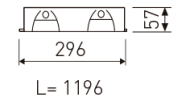

Dimensions

Product dimensions (mm)	296 x 1196 x 57
Packing dimensions (mm)	310 x 1210 x 80
Net weight (g)	3600
Gross weight (Kg)	4

Scheme

Scheme

Product

Real power (W)	44
Real luminous flux (Lm)	3200
Luminous efficiency (Lm/W)	76,4
Beam angle (°)	72
Life time (h)	60000
IP	20
Electrical class insulation	Class 1
Operating temperature	from -20°C to 35°C
Electrical feeding	220..240V, 50/60Hz
Colour	White
Energy efficiency class	A

Control gear

Control gear included	Yes
Control gear	1-10V Dimmable Electronic Control Gear
Factor de potencia	0,98

Light source

Light source included	Yes
Light source	Led
Nominal power (W)	36
Nominal luminous flux (Lm)	5088
Colour temperature (K)	3000
Colour consistency (SDCM)	3
CRI	80