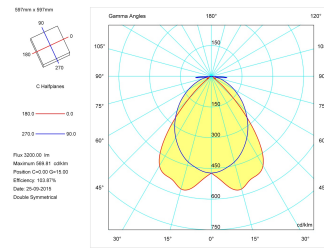

Photometry

Accessories

11T5

Ceiling adaptor. 4 units included.

Picture