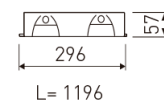

Dimensions

Product dimensions (mm)	296 x 1196 x 57
Packing dimensions (mm)	310 x 1210 x 80
Net weight (g)	3600
Gross weight (Kg)	4

Scheme

Scheme

Low profile luminaire for versatile installation on ceilings from the TROLL family Perfilería LED.

Product

Real power (W)	44
Real luminous flux (Lm)	3303
U.G.R. (%)	< 19
Luminous efficiency (Lm/W)	76,8
Beam angle (°)	72
Life time (h)	60000
IP	20
Electrical class insulation	Class 1
Operating temperature	from -20° C to 35° C
Electrical feeding	220..240V, 50/60Hz
Colour	White
Energy efficiency class	A
Diffuser	UGR<19