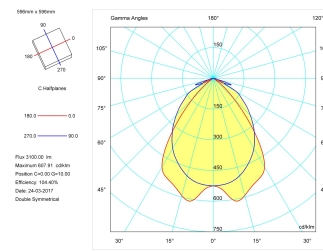

---

**Product**

---

Real power (W)	44
Real luminous flux (Lm)	3303
U.G.R. (%)	< 19
Luminous efficiency (Lm/W)	76,8
Beam angle (°)	72
Life time (h)	60000
IP	20
Electrical class insulation	Class 1
Operating temperature	from -20° C to 35° C
Electrical feeding	220..240V, 50/60Hz
Colour	White
Energy efficiency class	A
Diffuser	UGR<19

---

Light source included	Yes
Light source	Led
Nominal power (W)	36
Nominal luminous flux (Lm)	5088
Colour temperature (K)	3000
Colour consistency (SDCM)	3
CRI	80

---

---

**Photometry**

---

## Photometry