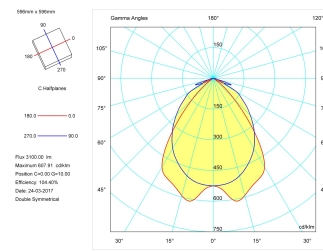

Photometry

Accessories

007/12030

Adapter frame to install visible profile
luminaire to a smooth non-modular. Drill
1210x310.

Picture

Scheme