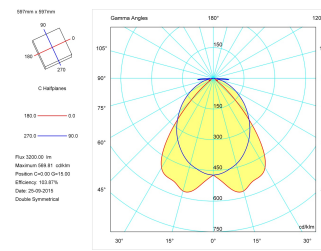

Photometry

Accessories

007/12030

**Adapter frame to install visible profile
luminaire to a smooth non-modular. Drill
1210x310.**

Picture

Scheme