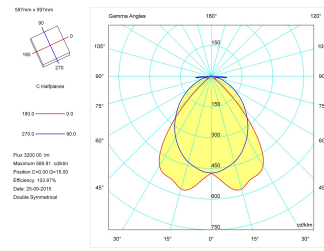

Photometry

Accessories

007/12030

Adapter frame to install visible profile luminaire to a smooth non-modular. Drill 1210x310.

Picture

Scheme