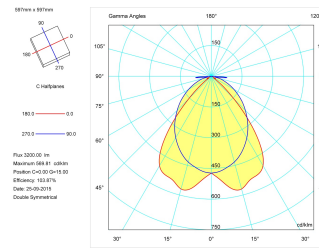

Photometry

Accessories

007/12030

Adapter frame to install visible profile
luminaire to a smooth non-modular. Drill
1210x310.

Picture

Scheme