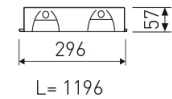

Dimensions	
Product dimensions (mm)	296 x 1196 x 57
Packing dimensions (mm)	310 x 1210 x 80
Net weight (g)	3600
Gross weight (Kg)	4

Scheme	
Scheme	

Product	
Real power (W)	44
Real luminous flux (Lm)	3200
Luminous efficiency (Lm/W)	76,8
Beam angle (°)	72
Life time (h)	60000
IP	20
Electrical class insulation	Class 1
Operating temperature	from -20°C to 35°C
Electrical feeding	220..240V, 50/60Hz
Colour	White
Energy efficiency class	A

Control gear	
Control gear included	Yes
Control gear	1-10V Dimmable Electronic Control Gear
Factor de potencia	0,98

Light source	
Light source included	Yes
Light source	Led
Nominal power (W)	36
Nominal luminous flux (Lm)	5088
Colour temperature (K)	3000
Colour consistency (SDCM)	3
CRI	80