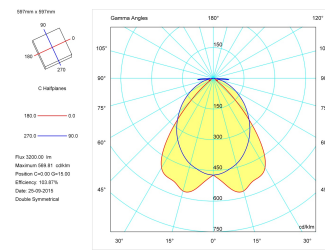

Photometry

Accessories

007/12030

Adapter frame to install visible profile
luminaire to a smooth non-modular. Drill
1210x310.

Picture

Scheme