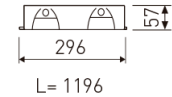

Dimensions

Product dimensions (mm)	296 x 1196 x 57
Packing dimensions (mm)	310 x 1210 x 80
Net weight (g)	3600
Gross weight (Kg)	4

Scheme

Scheme

Low profile luminaire for versatile installation on ceilings from the TROLL family Polivalentes LED.

Product

Real power (W)	44
Real luminous flux (Lm)	3303
U.G.R. (%)	< 19
Luminous efficiency (Lm/W)	76,4
Beam angle (°)	72
Life time (h)	60000
IP	20
Electrical class insulation	Class 1
Operating temperature	from -20° C to 35° C
Electrical feeding	220..240V, 50/60Hz
Colour	White
Energy efficiency class	A
Diffuser	UGR<19