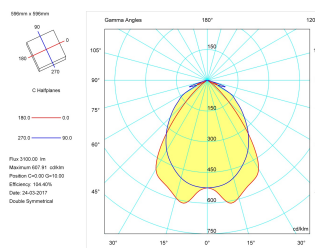

Photometry

Accessories

11T5

Ceiling adaptor. 4 units included.

Picture