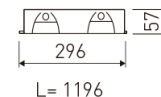

Dimensions

Product dimensions (mm)	296 x 1196 x 57
Packing dimensions (mm)	310 x 1210 x 80
Net weight (g)	3600
Gross weight (Kg)	4

Scheme

Scheme

Low profile luminaire for versatile installation on ceilings from the TROLL family Polivalentes LED.