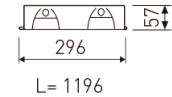

---

**Dimensions**

---

Product dimensions (mm)	296 x 1196 x 57
Packing dimensions (mm)	310 x 1210 x 80
Net weight (g)	3600
Gross weight (Kg)	4

---

---

**Scheme**

---