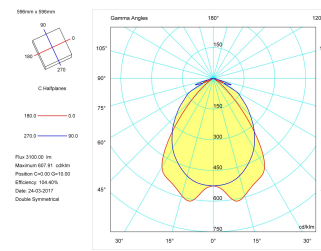

---

**Product**

---

Real power (W)	44
Real luminous flux (Lm)	3303
U.G.R. (%)	< 19
Luminous efficiency (Lm/W)	76,8
Beam angle (°)	72
Life time (h)	60000
IP	20
Electrical class insulation	Class 1
Operating temperature	from -20° C to 35° C
Electrical feeding	220..240V, 50/60Hz
Colour	White
Energy efficiency class	A
Diffuser	UGR<19

---

Light source included	Yes
Light source	Led
Nominal power (W)	36
Nominal luminous flux (Lm)	5088
Colour temperature (K)	3000
Colour consistency (SDCM)	3
CRI	80

---

---

**Photometry**

---

## Photometry