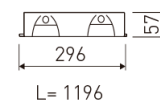

Low profile luminaire for versatile installation on ceilings from the TROLL family Perfilería LED.

DESCRIPTION

Low profile luminaire for versatile installation on ceilings from the TROLL family Perfilería LED setting an advanced and innovative thermal balance system through passive dissipation with stable colour temperature of 3000° K (warm white) optimised to be used as general lighting of offices, schools, commercial areas or architectural spaces. Designed for ceiling recessed installation. Luminaire body made from stainless steel sheet finished in white. Luminaire built-in a double parabolic louver made of bright darklight aluminium with an angle beam of 72°. Luminaire sets a 40 W LED source with CRI higher than 85 % and a chromatic dispersion lower than 3 SMCD. Luminaire UGR<19. Fixture has a luminous flux of 3303 Lm, with an efficiency of 76,8 Lm/W and a total consumption of 44 W. The average life for the luminaire is 60000 h (stabilised at a minimum flux of 70 % from the original). Luminaire built-in an auxiliary gear ON/OFF fed at 220-240V; 50/60 Hz.

Item code	731L/5883U/33
Product type	IN
Category	Recessed Luminaires
Family	Ledlouver
Subfamily	Profile Led
Materials	Luminaire body made from stainless steel sheet.
Optical system	Luminaire built-in a double parabolic louver made of bright darklight aluminium.
Installation instructions	Luminaire designed for ceiling recessed installation.
Pictograms	

Product

Real power (W)	44
Real luminous flux (Lm)	3303
U.G.R. (%)	< 19
Luminous efficiency (Lm/W)	76,8
Beam angle (°)	72
Life time (h)	60000
IP	20
Electrical class insulation	Class 1
Operating temperature	from -20° C to 35° C
Electrical feeding	220..240V, 50/60Hz
Colour	White
Energy efficiency class	A
Diffuser	UGR<19

Control gear

Control gear included	Yes
Control gear	Electronic Control Gear
Factor de potencia	0,98

Light source

Light source included	Yes
Light source	Led
Nominal power (W)	36
Nominal luminous flux (Lm)	5088
Colour temperature (K)	3000
Colour consistency (SDCM)	3
CRI	80

Photometry