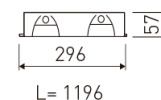

Dimensions

Product dimensions (mm)	296 x 1196 x 57
Packing dimensions (mm)	310 x 1210 x 80
Net weight (g)	3600
Gross weight (Kg)	4

Scheme

Scheme

Low profile luminaire for versatile installation on ceilings from the TROLL family Perfilería LED.

Product

Real power (W)	44
Real luminous flux (Lm)	3303
U.G.R. (%)	< 19
Luminous efficiency (Lm/W)	76,8
Beam angle (°)	72
Life time (h)	60000
IP	20
Electrical class insulation	Class 1
Operating temperature	from -20° C to 35° C
Electrical feeding	220..240V, 50/60Hz
Colour	White
Energy efficiency class	A
Diffuser	UGR<19