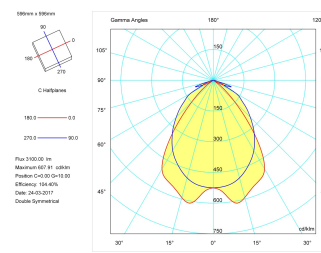

Photometry

Accessories

007/12030

Adapter frame to install visible profile
luminaire to a smooth non-modular. Drill
1210x310.

Picture

Scheme