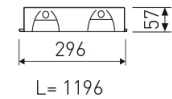

Dimensions	
Product dimensions (mm)	296 x 1196 x 57
Packing dimensions (mm)	310 x 1210 x 80
Net weight (g)	3600
Gross weight (Kg)	4

Scheme	
Scheme	

Low profile luminaire for versatile installation on ceilings from the TROLL family Perfilería LED.

Product	
Real power (W)	44
Real luminous flux (Lm)	3200
Luminous efficiency (Lm/W)	76,8
Beam angle (°)	72
Life time (h)	60000
IP	20
Electrical class insulation	Class 1
Operating temperature	from -20°C to 35°C
Electrical feeding	220..240V, 50/60Hz
Colour	White
Energy efficiency class	A