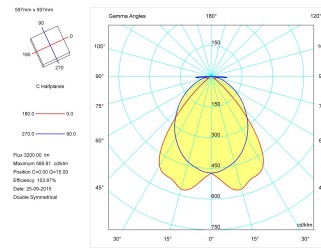

Photometry

Accessories

007/12030

Adapter frame to install visible profile luminaire to a smooth non-modular. Drill 1210x310.

Picture

Scheme