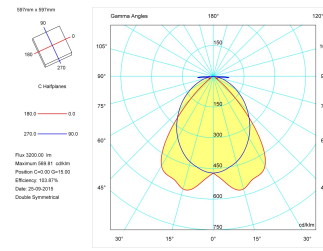

Photometry

Accessories

007/12030

Adapter frame to install visible profile
luminaire to a smooth non-modular. Drill
1210x310.

Picture

Scheme