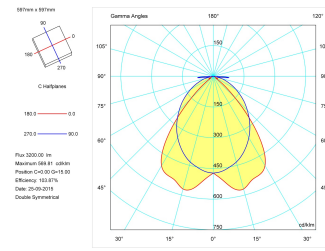

Photometry

Accessories

007/12030

Adapter frame to install visible profile
luminaire to a smooth non-modular. Drill
1210x310.

Picture

Scheme