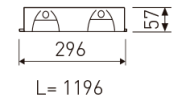

Dimensions

Product dimensions (mm)	296 x 1196 x 57
Packing dimensions (mm)	310 x 1210 x 80
Net weight (g)	3600
Gross weight (Kg)	4

Scheme

Scheme

Low profile luminaire for versatile installation on ceilings from the TROLL family Polivalentes LED.

Product

Real power (W)	44
Real luminous flux (Lm)	3210
U.G.R. (%)	< 19
Luminous efficiency (Lm/W)	81
Beam angle (°)	72
Life time (h)	60000
IP	20
Electrical class insulation	Class 1
Operating temperature	from -20° C to 35° C
Electrical feeding	220..240V, 50/60Hz
Colour	White
Energy efficiency class	A
Diffuser	UGR<19