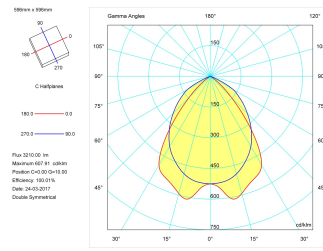

Photometry

Accessories

11T5

Ceiling adaptor. 4 units included.

Picture