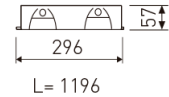

Dimensions

Product dimensions (mm)	296 x 1196 x 57
Packing dimensions (mm)	310 x 1210 x 80
Net weight (g)	3600
Gross weight (Kg)	4

Scheme

Scheme

Product

Real power (W)	44
Real luminous flux (Lm)	3210
U.G.R. (%)	< 19
Luminous efficiency (Lm/W)	81
Beam angle (°)	72
Life time (h)	60000
IP	20
Electrical class insulation	Class 1
Operating temperature	from -20°C to 35°C
Electrical feeding	220..240V, 50/60Hz
Colour	White
Energy efficiency class	A
Diffuser	UGR<19

Control gear

Control gear included	Yes
Control gear	DALI Dimmable Electronic Control Gear
Factor de potencia	0,98

Light source

Light source included	Yes
Light source	Led
Nominal power (W)	36
Nominal luminous flux (Lm)	5280
Colour temperature (K)	4000
Colour consistency (SDCM)	3
CRI	80