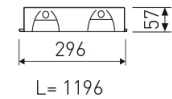

Dimensions	
Product dimensions (mm)	296 x 1196 x 57
Packing dimensions (mm)	310 x 1210 x 80
Net weight (g)	3600
Gross weight (Kg)	4

Scheme	
Scheme	

Low profile luminaire for versatile installation on ceilings from the TROLL family Polivalentes LED.

Product	
Real power (W)	44
Real luminous flux (Lm)	3303
Luminous efficiency (Lm/W)	81
Beam angle (°)	72
Life time (h)	60000
IP	20
Electrical class insulation	Class 1
Operating temperature	from -20°C to 35°C
Electrical feeding	220..240V, 50/60Hz
Colour	White
Energy efficiency class	A