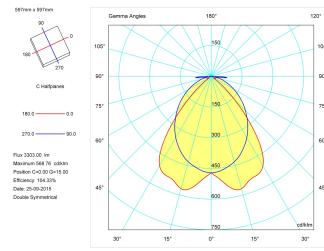

Photometry

Accessories

11T5

Ceiling adaptor. 4 units included.

Picture