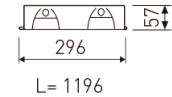

Dimensions

Product dimensions (mm)	296 x 1196 x 57
Packing dimensions (mm)	310 x 1210 x 80
Net weight (g)	3600
Gross weight (Kg)	4

Scheme

Scheme

Low profile luminaire for versatile installation on ceilings from the TROLL family Perfilería LED.

Product

Real power (W)	40
Real luminous flux (Lm)	3210
U.G.R. (%)	< 19
Luminous efficiency (Lm/W)	80,2
Beam angle (°)	72
Life time (h)	60000
IP	20
Electrical class insulation	Class 1
Operating temperature	from -20° C to 35° C
Electrical feeding	220..240V, 50/60Hz
Colour	White
Energy efficiency class	A
Diffuser	UGR<19