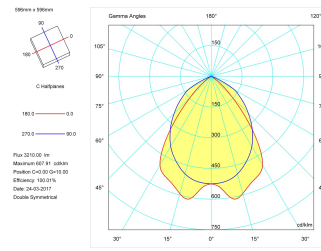

Product

Real power (W)	40
Real luminous flux (Lm)	3210
U.G.R. (%)	< 19
Luminous efficiency (Lm/W)	80,2
Beam angle (°)	72
Life time (h)	60000
IP	20
Electrical class insulation	Class 1
Operating temperature	from -20° C to 35° C
Electrical feeding	220..240V, 50/60Hz
Colour	White
Energy efficiency class	A
Diffuser	UGR<19

Control gear

Control gear included	Yes
Control gear	DALI Dimmable Electronic Control Gear
Factor de potencia	0,98

Light source

Light source included	Yes
Light source	Led
Nominal power (W)	36
Nominal luminous flux (Lm)	5280
Colour temperature (K)	4000
Colour consistency (SDCM)	3
CRI	80