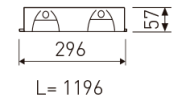

Dimensions

Product dimensions (mm)	296 x 1196 x 57
Packing dimensions (mm)	310 x 1210 x 80
Net weight (g)	3600
Gross weight (Kg)	4

Scheme

Scheme

Low profile luminaire for versatile installation on ceilings from the TROLL family Perfilería LED.

Product

Real power (W)	40
Real luminous flux (Lm)	3210
U.G.R. (%)	< 19
Luminous efficiency (Lm/W)	80,2
Beam angle (°)	72
Life time (h)	60000
IP	20
Electrical class insulation	Class 1
Operating temperature	from -20°C to 35°C
Electrical feeding	220..240V, 50/60Hz
Colour	White
Energy efficiency class	A
Diffuser	UGR<19