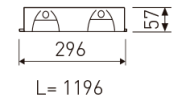

Dimensions

Product dimensions (mm)	296 x 1196 x 57
Packing dimensions (mm)	310 x 1210 x 80
Net weight (g)	3600
Gross weight (Kg)	4

Scheme

Scheme

Product

Real power (W)	40
Real luminous flux (Lm)	3190
Luminous efficiency (Lm/W)	79,8
Beam angle (°)	72
Life time (h)	60000
IP	20
Electrical class insulation	Class 1
Operating temperature	from -20°C to 35°C
Electrical feeding	220..240V, 50/60Hz
Colour	White
Energy efficiency class	A

Control gear

Control gear included	Yes
Control gear	DALI Dimmable Electronic Control Gear
Factor de potencia	0,98

Light source

Light source included	Yes
Light source	Led
Nominal power (W)	36
Nominal luminous flux (Lm)	5280
Colour temperature (K)	4000
Colour consistency (SDCM)	3
CRI	80