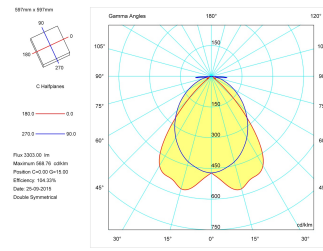

Photometry

Accessories

007/12030

Adapter frame to install visible profile luminaire to a smooth non-modular. Drill 1210x310.

Picture

Scheme