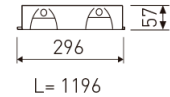

Dimensions	
Product dimensions (mm)	296 x 1196 x 57
Packing dimensions (mm)	310 x 1210 x 80
Net weight (g)	3600
Gross weight (Kg)	4

Scheme	
Scheme	