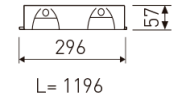

Dimensions	
Product dimensions (mm)	296 x 1196 x 57
Packing dimensions (mm)	310 x 1210 x 80
Net weight (g)	3600
Gross weight (Kg)	4

Scheme	
Scheme	

Low profile luminaire for versatile installation on ceilings from the TROLL family Polivalentes LED.