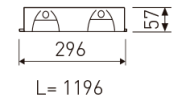

Dimensions

Product dimensions (mm)	296 x 1196 x 57
Packing dimensions (mm)	310 x 1210 x 80
Net weight (g)	3600
Gross weight (Kg)	4

Scheme

Scheme

Low profile luminaire for versatile installation on ceilings from the TROLL family Perfilería LED.

Product

Real power (W)	40
Real luminous flux (Lm)	3210
U.G.R. (%)	< 19
Luminous efficiency (Lm/W)	80,2
Beam angle (°)	72
Life time (h)	60000
IP	20
Electrical class insulation	Class 1
Operating temperature	from -20° C to 35° C
Electrical feeding	220..240V, 50/60Hz
Colour	White
Energy efficiency class	A
Diffuser	UGR<19