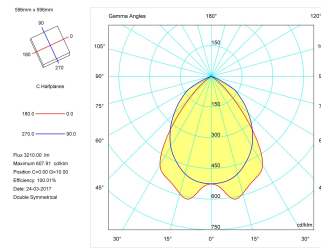

Photometry

Accessories

007/12030

Adapter frame to install visible profile luminaire to a smooth non-modular. Drill 1210x310.

Picture

Scheme