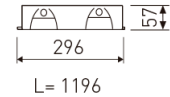

Dimensions

Product dimensions (mm)	296 x 1196 x 57
Packing dimensions (mm)	310 x 1210 x 80
Net weight (g)	3600
Gross weight (Kg)	4

Scheme

Scheme

Low profile luminaire for versatile installation on ceilings from the TROLL family Perfilería LED.

Product

Real power (W)	40
Real luminous flux (Lm)	3210
U.G.R. (%)	< 19
Luminous efficiency (Lm/W)	80,2
Beam angle (°)	72
Life time (h)	60000
IP	20
Electrical class insulation	Class 1
Operating temperature	from -20° C to 35° C
Electrical feeding	220..240V, 50/60Hz
Colour	White
Energy efficiency class	A
Diffuser	UGR<19