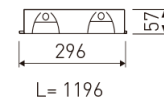

Low profile luminaire for versatile installation on ceilings from the TROLL family Perfilería LED.

DESCRIPTION

Low profile luminaire for versatile installation on ceilings from the TROLL family Perfilería LED setting an advanced and innovative thermal balance system through passive dissipation with stable colour temperature of 4000° K (neutral white) optimised to be used as general lighting of offices, schools, commercial areas or architectural spaces. Designed for ceiling recessed installation. Luminaire body made from stainless steel sheet finished in white. Luminaire built-in a flat lamellas louver made of high purity aluminium with an angle beam of 72°. Luminaire sets a 40 W LED source with CRI higher than 85 % and a chromatic dispersion lower than 3 SMCD. Fixture has a luminous flux of 3190 Lm, with an efficiency of 79,8 Lm/W and a total consumption of 40 W. The average life for the luminaire is 60000 h (stabilised at a minimum flux of 70 % from the original). Luminaire built-in an auxiliary gear Dimmable 1-10V fed at 220-240V; 50/60 Hz.

Item code	731L/5884D/33
Product type	IN
Category	Recessed Luminaires
Family	Ledlouver
Subfamily	Profile Led
Materials	Luminaire body made from stainless steel sheet.
Optical system	Luminaire built-in a flat lamellas louver made of high purity aluminium.
Installation instructions	Luminaire designed for ceiling recessed installation.
Pictograms	

Product

Real power (W)	40
Real luminous flux (Lm)	3190
Luminous efficiency (Lm/W)	79,8
Beam angle (°)	72
Life time (h)	60000
IP	20
Electrical class insulation	Class 1
Operating temperature	from -20°C to 35°C
Electrical feeding	220..240V, 50/60Hz
Colour	White
Energy efficiency class	A

Control gear

Control gear included	Yes
Control gear	1-10V Dimmable Electronic Control Gear
Factor de potencia	0,98

Light source

Light source included	Yes
Light source	Led
Nominal power (W)	36
Nominal luminous flux (Lm)	5280
Colour temperature (K)	4000
Colour consistency (SDCM)	3
CRI	80

Photometry