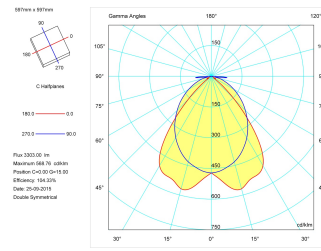

Photometry

Accessories

007/12030

Adapter frame to install visible profile luminaire to a smooth non-modular. Drill 1210x310.

Picture

Scheme