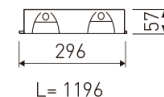

Dimensions

Product dimensions (mm)	296 x 1196 x 57
Packing dimensions (mm)	310 x 1210 x 80
Net weight (g)	3600
Gross weight (Kg)	4

Scheme

Scheme

Low profile luminaire for versatile installation on ceilings from the TROLL family Perfilería LED.