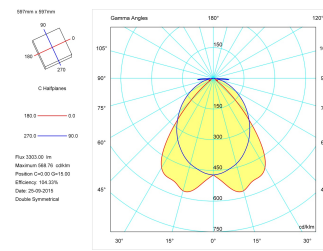

Photometry

Accessories

007/12030

Adapter frame to install visible profile
luminaire to a smooth non-modular. Drill
1210x310.

Picture

Scheme