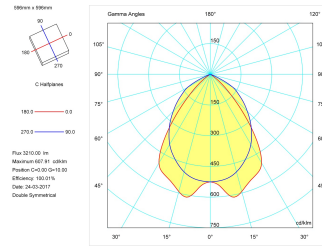

Photometry

Accessories

11T5

Ceiling adaptor. 4 units included.

Picture