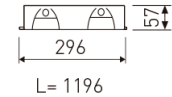

Dimensions

Product dimensions (mm)	296 x 1196 x 57
Packing dimensions (mm)	310 x 1210 x 80
Net weight (g)	3600
Gross weight (Kg)	4

Scheme

Scheme

Low profile luminaire for versatile installation on ceilings from the TROLL family Polivalentes LED.

Product

Real power (W)	44
Real luminous flux (Lm)	3210
U.G.R. (%)	< 19
Luminous efficiency (Lm/W)	81
Beam angle (°)	72
Life time (h)	60000
IP	20
Electrical class insulation	Class 1
Operating temperature	from -20° C to 35° C
Electrical feeding	220..240V, 50/60Hz
Colour	White
Energy efficiency class	A
Diffuser	UGR<19