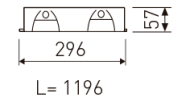

Low profile luminaire for versatile installation on ceilings from the TROLL family Polivalentes LED.

DESCRIPTION

Low profile luminaire for versatile installation on ceilings from the TROLL family Polivalentes LED setting an advanced and innovative thermal balance system through passive dissipation with stable colour temperature of 4000° K (neutral white) optimised to be used as general lighting of offices, schools, commercial areas or architectural spaces. Designed for ceiling recessed installation. Luminaire body made from stainless steel sheet finished in white. Luminaire built-in a double parabolic louver made of bright darklight aluminium with an angle beam of 72°. Luminaire sets a 40 W LED source with CRI higher than 85 % and a chromatic dispersion lower than 3 SMCD. Fixture has a luminous flux of 3303 Lm, with an efficiency of 81 Lm/W and a total consumption of 44 W. The average life for the luminaire is 60000 h (stabilised at a minimum flux of 70 % from the original). Luminaire built-in an auxiliary gear Dimmable 1-10V fed at 220-240V; 50/60 Hz.

Item code	731L/5884P/33
Product type	IN
Category	Recessed Luminaires
Family	Ledlouver
Subfamily	Led Louver
Materials	Luminaire body made from stainless steel sheet.
Optical system	Luminaire built-in a double parabolic louver made of bright darklight aluminium.
Installation instructions	Luminaire designed for ceiling recessed installation.
Pictograms	

Product

Real power (W)	44
Real luminous flux (Lm)	3303
Luminous efficiency (Lm/W)	81
Beam angle (°)	72
Life time (h)	60000
IP	20
Electrical class insulation	Class 1
Operating temperature	from -20°C to 35°C
Electrical feeding	220..240V, 50/60Hz
Colour	White
Energy efficiency class	A

Control gear

Control gear included	Yes
Control gear	Electronic Control Gear
Factor de potencia	0,98

Light source

Light source included	Yes
Light source	Led
Nominal power (W)	36
Nominal luminous flux (Lm)	5280
Colour temperature (K)	4000
Colour consistency (SDCM)	3
CRI	80

Photometry