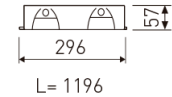

Dimensions

Product dimensions (mm)	296 x 1196 x 57
Packing dimensions (mm)	310 x 1210 x 80
Net weight (g)	3600
Gross weight (Kg)	4

Scheme

Scheme

Low profile luminaire for versatile installation on ceilings from the TROLL family Polivalentes LED.