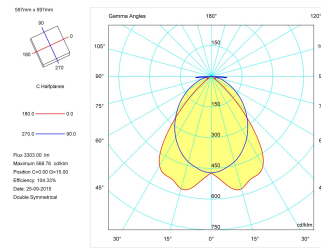

---

Light source included	Yes
Light source	Led
Nominal power (W)	36
Nominal luminous flux (Lm)	5280
Colour temperature (K)	4000
Colour consistency (SDCM)	3
CRI	80

---

---

**Photometry**

---

Photometry

Accessories