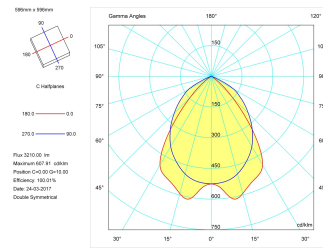

Photometry

Accessories

007/12030

Adapter frame to install visible profile luminaire to a smooth non-modular. Drill 1210x310.

Picture

Scheme