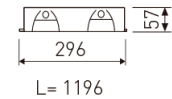

Dimensions

Product dimensions (mm)	296 x 1196 x 57
Packing dimensions (mm)	310 x 1210 x 80
Net weight (g)	3600
Gross weight (Kg)	4

Scheme

Scheme

Product

Real power (W)	40
Real luminous flux (Lm)	3210
U.G.R. (%)	< 19
Luminous efficiency (Lm/W)	80,2
Beam angle (°)	72
Life time (h)	60000
IP	20
Electrical class insulation	Class 1
Operating temperature	from -20°C to 35°C
Electrical feeding	220..240V, 50/60Hz
Colour	White
Energy efficiency class	A
Diffuser	UGR<19

Control gear

Control gear included	Yes
Control gear	Electronic Control Gear
Factor de potencia	0,98

Light source

Light source included	Yes
Light source	Led
Nominal power (W)	36
Nominal luminous flux (Lm)	5280
Colour temperature (K)	4000
Colour consistency (SDCM)	3
CRI	80