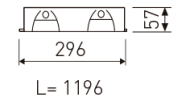

Dimensions

Product dimensions (mm)	296 x 1196 x 57
Packing dimensions (mm)	310 x 1210 x 80
Net weight (g)	3600
Gross weight (Kg)	4

Scheme

Scheme

Low profile luminaire for versatile installation on ceilings from the TROLL family Perfilería LED.

Product

Real power (W)	40
Real luminous flux (Lm)	3190
Luminous efficiency (Lm/W)	79,8
Beam angle (°)	72
Life time (h)	60000
IP	20
Electrical class insulation	Class 1
Operating temperature	from -20°C to 35°C
Electrical feeding	220..240V, 50/60Hz
Colour	White
Energy efficiency class	A