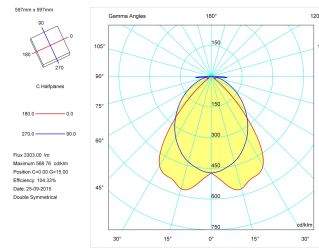

Photometry

Accessories

007/12030

Adapter frame to install visible profile luminaire to a smooth non-modular. Drill 1210x310.

Picture

Scheme