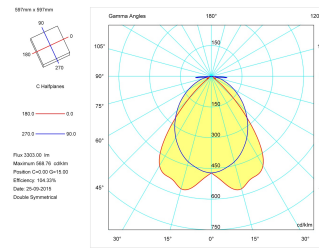

Photometry

Accessories

007/12030

Adapter frame to install visible profile luminaire to a smooth non-modular. Drill 1210x310.

Picture

Scheme