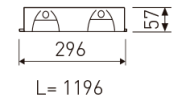

Dimensions

Product dimensions (mm)	296 x 1196 x 57
Packing dimensions (mm)	310 x 1210 x 80
Net weight (g)	3600
Gross weight (Kg)	4

Scheme

Scheme

Product

Real power (W)	40
Real luminous flux (Lm)	3190
Luminous efficiency (Lm/W)	79,8
Beam angle (°)	72
Life time (h)	60000
IP	20
Electrical class insulation	Class 1
Operating temperature	from -20°C to 35°C
Electrical feeding	220..240V, 50/60Hz
Colour	White
Energy efficiency class	A

Control gear

Control gear included	Yes
Control gear	Electronic Control Gear
Factor de potencia	0,98

Light source

Light source included	Yes
Light source	Led
Nominal power (W)	36
Nominal luminous flux (Lm)	5280
Colour temperature (K)	4000
Colour consistency (SDCM)	3
CRI	80