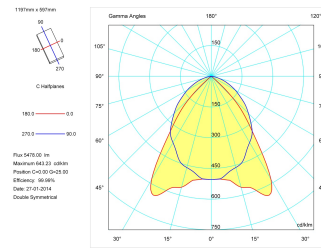

Photometry

Accessories

007/12060

Adapter frame to install visible profile luminaire to a smooth non-modular. Drill 1210x610.

Picture