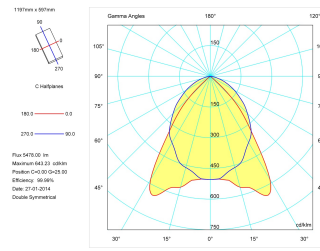

Photometry

Accessories

007/12060

Adapter frame to install visible profile luminaire to a smooth non-modular. Drill 1210x610.

Picture