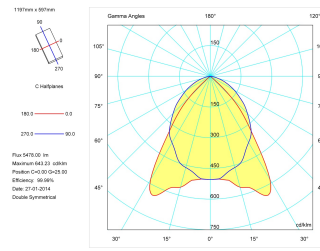

---

Light source included	Yes
Light source	Led
Nominal power (W)	72
Nominal luminous flux (Lm)	9800
Colour temperature (K)	3000
Colour consistency (SDCM)	3
CRI	80

---

---

**Photometry**

---

Photometry

Accessories