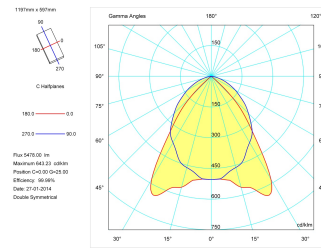

---

Light source included	Yes
Light source	Led
Nominal power (W)	72
Nominal luminous flux (Lm)	9800
Colour temperature (K)	3000
Colour consistency (SDCM)	3
CRI	80

---

---

**Photometry**

---

Photometry

Accessories