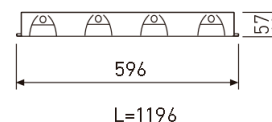

Dimensions

Product dimensions (mm)	596 x 1196 x 57
Packing dimensions (mm)	610 x 1210 x 80
Net weight (g)	7200
Gross weight (Kg)	8

Scheme

Scheme

Product

Real power (W)	82
Real luminous flux (Lm)	5478
U.G.R. (%)	< 19
Luminous efficiency (Lm/W)	66,8
Beam angle (°)	72
Life time (h)	60000
IP	20
Electrical class insulation	Class 1
Operating temperature	from -20°C to 35°C
Electrical feeding	220..240V, 50/60Hz
Colour	White
Energy efficiency class	A
Diffuser	UGR<19

Control gear

Control gear included	Yes
Control gear	Electronic Control Gear
Factor de potencia	0,98

Light source

Light source included	Yes
Light source	Led
Nominal power (W)	72
Nominal luminous flux (Lm)	9800
Colour temperature (K)	3000
Colour consistency (SDCM)	3
CRI	80

DESCRIPTION

Low profile luminaire for versatile installation on ceilings from the TROLL family Perfilería LED setting an advanced and innovative thermal balance system through passive dissipation with stable colour temperature of 3000° K (warm white) optimised to be used as general lighting of offices, schools, commercial areas or architectural spaces. Designed for ceiling recessed installation. Luminaire body made from stainless steel sheet finished in white. Luminaire built-in a double parabolic louver made of bright darklight aluminium with an angle beam of 72°. Luminaire sets a 80 W LED source with CRI higher than 85 % and a chromatic dispersion lower than 3 SMCD. Luminaire UGR<19. Fixture has a luminous flux of 5478 Lm, with an efficiency of 66,8 Lm/W and a total consumption of 82 W. The average life for the luminaire is 60000 h (stabilised at a minimum flux of 70 % from the original). Luminaire built-in an auxiliary gear ON/OFF fed at 220-240V; 50/60 Hz.