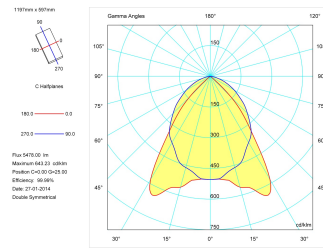

Photometry

Accessories

007/12060

Adapter frame to install visible profile luminaire to a smooth non-modular. Drill 1210x610.

Picture