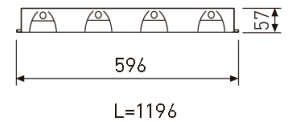

Dimensions	
Product dimensions (mm)	596 x 1196 x 57
Packing dimensions (mm)	610 x 1210 x 80
Net weight (g)	7200
Gross weight (Kg)	8