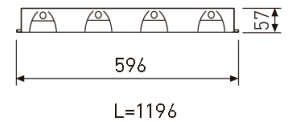

Dimensions	
Product dimensions (mm)	596 x 1196 x 57
Packing dimensions (mm)	610 x 1210 x 80
Net weight (g)	7200
Gross weight (Kg)	8

Scheme

Scheme

Low profile luminaire for versatile installation on ceilings from the TROLL family Perfilería LED.

DESCRIPTION

Low profile luminaire for versatile installation on ceilings from the TROLL family Perfilería LED setting an advanced and innovative thermal balance system through passive dissipation with stable colour temperature of 4000° K (neutral white) optimised to be used as general lighting of offices, schools, commercial areas or architectural spaces. Designed for ceiling recessed installation. Luminaire body made from stainless steel sheet finished in white. Luminaire built-in a double parabolic louver made of bright darklight aluminium with an angle beam of 72°. Luminaire sets a 80 W LED source with CRI higher than 85 % and a chromatic dispersion lower than 3 SMCD. Luminaire UGR<19. Fixture has a luminous flux of 5478 Lm, with an efficiency of 66,8 Lm/W and a total consumption of 82 W. The average life for the luminaire is 60000 h (stabilised at a minimum flux of 70 % from the original). Luminaire built-in a DALI electronic control gear fed at 220-240V; 50/60 Hz.

Item code	731L/6884DDU/33
Product type	IN
Category	Recessed luminaires
Family	Ledlouver
Subfamily	Profile Led
Materials	Luminaire body made from stainless steel sheet.
Optical system	Luminaire built-in a double parabolic louver made of bright darklight aluminium.
Installation instructions	Luminaire designed for ceiling recessed installation.
Pictograms	