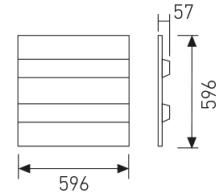

Low profile luminaire for versatile installation on ceilings from the TROLL family Perfilería LED.

DESCRIPTION

Low profile luminaire for versatile installation on ceilings from the TROLL family Perfilería LED setting an advanced and innovative thermal balance system through passive dissipation with stable colour temperature of 3000° K (warm white) optimised to be used as general lighting of offices, schools, commercial areas or architectural spaces. Designed for ceiling recessed installation. Luminaire body made from stainless steel sheet finished in white. Luminaire built-in a prismatic diffuser with an angle beam of 100°. Luminaire sets a 47 W LED source with CRI higher than 85 % and a chromatic dispersion lower than 3 SMCD. Fixture has a luminous flux of 3720 Lm, with an efficiency of 88,6 Lm/W and a total consumption of 42 W. The average life for the luminaire is 50000 h (stabilised at a minimum flux of 70 % from the original). Luminaire built-in an auxiliary gear DALI dimmable fed at 220-240V; 50/60 Hz.

Item code	73L2/4883DD/33
Product type	IN
Category	Recessed luminaires
Family	Ledlouver
Subfamily	Profile Led
Materials	Luminaire body made from stainless steel sheet.
Optical system	Luminaire built-in a prismatic diffuser.
Installation instructions	Luminaire designed for ceiling recessed installation.