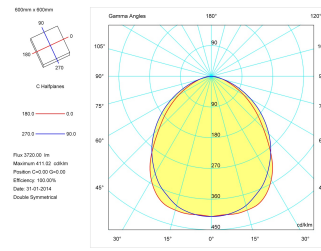

Photometry

Accessories

007/12060

Adapter frame to install visible profile luminaire to a smooth non-modular. Drill 1210x610.

Picture