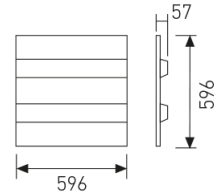

Low profile luminaire for versatile installation on ceilings from the TROLL family Perfilería LED.

DESCRIPTION

Low profile luminaire for versatile installation on ceilings from the TROLL family Perfilería LED setting an advanced and innovative thermal balance system through passive dissipation with stable colour temperature of 3000° K (warm white) optimised to be used as general lighting of offices, schools, commercial areas or architectural spaces. Designed for ceiling recessed installation. Luminaire body made from stainless steel sheet finished in white. Luminaire built-in a prismatic diffuser with an angle beam of 100°. Luminaire sets a 47 W LED source with CRI higher than 85 % and a chromatic dispersion lower than 3 SMCD. Fixture has a luminous flux of 3720 Lm, with an efficiency of 88,6 Lm/W and a total consumption of 42 W. The average life for the luminaire is 50000 h (stabilised at a minimum flux of 70 % from the original). Luminaire built-in an auxiliary gear DALI dimmable fed at 220-240V; 50/60 Hz.

Item code	73L2/4883DD/33
Product type	IN
Category	Recessed Luminaires
Family	Ledlouver
Subfamily	Profile Led
Materials	Luminaire body made from stainless steel sheet.
Optical system	Luminaire built-in a prismatic diffuser.
Installation instructions	Luminaire designed for ceiling recessed installation.