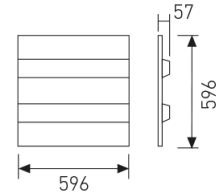

Dimensions

Product dimensions (mm)	596 x 596 x 57
Packing dimensions (mm)	610 x 610 x 80
Net weight (g)	2799
Gross weight (Kg)	3,4

Scheme

Scheme

Low profile luminaire for versatile installation on ceilings from the TROLL family Perfilería LED.

DESCRIPTION

Low profile luminaire for versatile installation on ceilings from the TROLL family Perfilería LED setting an advanced and innovative thermal balance system through passive dissipation with stable colour temperature of 3000° K (warm white) optimised to be used as general lighting of offices, schools, commercial areas or architectural spaces. Designed for ceiling recessed installation. Luminaire body made from stainless steel sheet finished in white. Luminaire built-in a prismatic diffuser with an angle beam of 100°. Luminaire sets a 46 W LED source with CRI higher than 85 % and a chromatic dispersion lower than 3 SMCD. Fixture has a luminous flux of 3720 Lm, with an efficiency of 88,6 Lm/W and a total consumption of 42 W. The average life for the luminaire is 50000 h (stabilised at a minimum flux of 70 % from the original). Luminaire built-in an auxiliary gear Dimmable 1-10V fed at 220-240V; 50/60 Hz.

Pictograms

Product

Real power (W)	42
Real luminous flux (Lm)	3720
Luminous efficiency (Lm/W)	88,6
Beam angle (°)	100
Life time (h)	50000
IP	44/20
Electrical class insulation	Class 2
Operating temperature	from -20°C to 35°C
Electrical feeding	220..240V, 50/60Hz
Colour	White
Energy efficiency class	A+
Diffuser	Prismatic diffuser

Control gear

Control gear included	Yes
Control gear	1-10V Dimmable Electronic Control Gear
Factor de potencia	0,98

Light source

Light source included	Yes
Light source	Led
Nominal power (W)	40
Nominal luminous flux (Lm)	4960
Colour temperature (K)	3000
Colour consistency (SDCM)	3
CRI	80