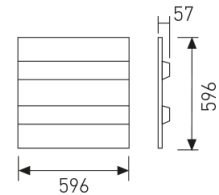

Low profile luminaire for versatile installation on ceilings from the TROLL family Perfilería LED.

DESCRIPTION

Low profile luminaire for versatile installation on ceilings from the TROLL family Perfilería LED setting an advanced and innovative thermal balance system through passive dissipation with stable colour temperature of 3000° K (warm white) optimised to be used as general lighting of offices, schools, commercial areas or architectural spaces. Designed for ceiling recessed installation. Luminaire body made from stainless steel sheet finished in white. Luminaire built-in a prismatic diffuser with an angle beam of 100°. Luminaire sets a 46 W LED source with CRI higher than 85 % and a chromatic dispersion lower than 3 SMCD. Fixture has a luminous flux of 3720 Lm, with an efficiency of 88,6 Lm/W and a total consumption of 42 W. The average life for the luminaire is 50000 h (stabilised at a minimum flux of 70 % from the original). Luminaire built-in an auxiliary gear Dimmable 1-10V fed at 220-240V; 50/60 Hz.

Item code	73L2/4883D/33
Product type	IN
Category	Recessed luminaires
Family	Ledlouver
Subfamily	Profile Led
Materials	Luminaire body made from stainless steel sheet.
Optical system	Luminaire built-in a prismatic diffuser.
Installation instructions	Luminaire designed for ceiling recessed installation.