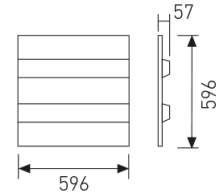

Low profile luminaire for versatile installation on ceilings from the TROLL family Perfilería LED.

DESCRIPTION

Low profile luminaire for versatile installation on ceilings from the TROLL family Perfilería LED setting an advanced and innovative thermal balance system through passive dissipation with stable colour temperature of 3000° K (warm white) optimised to be used as general lighting of offices, schools, commercial areas or architectural spaces. Designed for ceiling recessed installation. Luminaire body made from stainless steel sheet finished in white. Luminaire built-in a prismatic diffuser with an angle beam of 100°. Luminaire sets a 46 W LED source with CRI higher than 85 % and a chromatic dispersion lower than 3 SMCD. Fixture has a luminous flux of 3720 Lm, with an efficiency of 88,6 Lm/W and a total consumption of 42 W. The average life for the luminaire is 50000 h (stabilised at a minimum flux of 70 % from the original). Luminaire built-in an auxiliary gear Dimmable 1-10V fed at 220-240V; 50/60 Hz.

Item code	73L2/4883D/33
Product type	IN
Category	Recessed Luminaires
Family	Ledlouver
Subfamily	Profile Led
Materials	Luminaire body made from stainless steel sheet.
Optical system	Luminaire built-in a prismatic diffuser.
Installation instructions	Luminaire designed for ceiling recessed installation.