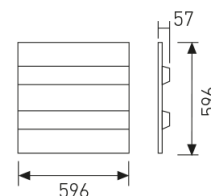

Low profile luminaire for versatile installation on ceilings from the TROLL family Perfilería LED.

DESCRIPTION

Low profile luminaire for versatile installation on ceilings from the TROLL family Perfilería LED setting an advanced and innovative thermal balance system through passive dissipation with stable colour temperature of 3000° K (warm white) optimised to be used as general lighting of offices, schools, commercial areas or architectural spaces. Designed for ceiling recessed installation. Luminaire body made from stainless steel sheet finished in white. Luminaire built-in a prismatic diffuser with an angle beam of 100°. Luminaire sets a 46 W LED source with CRI higher than 85 % and a chromatic dispersion lower than 3 SMCD. Fixture has a luminous flux of 3720 Lm, with an efficiency of 88,6 Lm/W and a total consumption of 42 W. The average life for the luminaire is 50000 h (stabilised at a minimum flux of 70 % from the original). Luminaire built-in an auxiliary gear Dimmable 1-10V fed at 220-240V; 50/60 Hz.

Item code	73L2/4883D/33
Product type	IN
Category	Recessed Luminaires
Family	Ledlouver
Subfamily	Profile Led
Materials	Luminaire body made from stainless steel sheet.
Optical system	Luminaire built-in a prismatic diffuser.
Installation instructions	Luminaire designed for ceiling recessed installation.