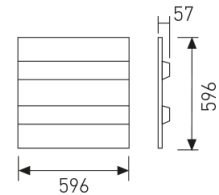

Dimensions

| | |
|-------------------------|----------------|
| Product dimensions (mm) | 596 x 596 x 57 |
| Packing dimensions (mm) | 610 x 610 x 80 |
| Net weight (g) | 2799 |
| Gross weight (Kg) | 3,4 |

Scheme

Scheme

Low profile luminaire for versatile installation on ceilings from the TROLL family Perfilería LED.

DESCRIPTION

Low profile luminaire for versatile installation on ceilings from the TROLL family Perfilería LED setting an advanced and innovative thermal balance system through passive dissipation with stable colour temperature of 3000° K (warm white) optimised to be used as general lighting of offices, schools, commercial areas or architectural spaces. Designed for ceiling recessed installation. Luminaire body made from stainless steel sheet finished in white. Luminaire built-in a prismatic diffuser with an angle beam of 100°. Luminaire sets a 45 W LED source with CRI higher than 85 % and a chromatic dispersion lower than 3 SMCD. Fixture has a luminous flux of 3720 Lm, with an efficiency of 88,6 Lm/W and a total consumption of 42 W. The average life for the luminaire is 50000 h (stabilised at a minimum flux of 70 % from the original). Luminaire built-in an auxiliary gear ON/OFF fed at 220-240V; 50/60 Hz.

Pictograms

Product

| | |
|-----------------------------|--------------------|
| Real power (W) | 42 |
| Real luminous flux (Lm) | 3720 |
| Luminous efficiency (Lm/W) | 88,6 |
| Beam angle (°) | 100 |
| Life time (h) | 50000 |
| IP | 44/20 |
| Electrical class insulation | Class 2 |
| Operating temperature | from -20°C to 35°C |
| Electrical feeding | 220..240V, 50/60Hz |
| Colour | White |
| Energy efficiency class | A+ |
| Diffuser | Prismatic diffuser |