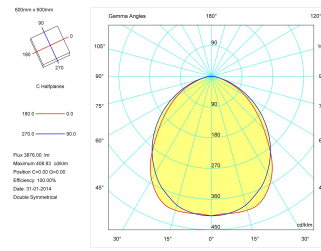

Photometry

Accessories

007/12060

Adapter frame to install visible profile
luminaire to a smooth non-modular. Drill
1210x610.

Picture