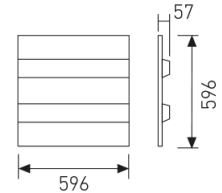

Low profile luminaire for versatile installation on ceilings from the TROLL family Perfilería LED.

DESCRIPTION

Low profile luminaire for versatile installation on ceilings from the TROLL family Perfilería LED setting an advanced and innovative thermal balance system through passive dissipation with stable colour temperature of 4000° K (neutral white) optimised to be used as general lighting of offices, schools, commercial areas or architectural spaces. Designed for ceiling recessed installation. Luminaire body made from stainless steel sheet finished in white. Luminaire built-in a prismatic diffuser with an angle beam of 100°. Luminaire sets a 49 W LED source with CRI higher than 85 % and a chromatic dispersion lower than 3 SMCD. Fixture has a luminous flux of 3876 Lm, with an efficiency of 92,3 Lm/W and a total consumption of 42 W. The average life for the luminaire is 50000 h (stabilised at a minimum flux of 70 % from the original). Luminaire built-in an auxiliary gear Dimmable 1-10V fed at 220-240V; 50/60 Hz.

Item code	73L2/4884D/33
Product type	IN
Category	Recessed luminaires
Family	Ledlouver
Subfamily	Profile Led
Materials	Luminaire body made from stainless steel sheet.
Optical system	Luminaire built-in a prismatic diffuser.
Installation instructions	Luminaire designed for ceiling recessed installation.