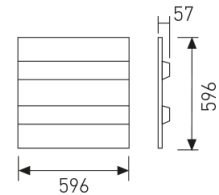

Dimensions

| | |
|-------------------------|----------------|
| Product dimensions (mm) | 596 x 596 x 57 |
| Packing dimensions (mm) | 610 x 610 x 80 |
| Net weight (g) | 2799 |
| Gross weight (Kg) | 3,4 |

Scheme

Scheme

Low profile luminaire for versatile installation on ceilings from the TROLL family Perfilería LED.

DESCRIPTION

Low profile luminaire for versatile installation on ceilings from the TROLL family Perfilería LED setting an advanced and innovative thermal balance system through passive dissipation with stable colour temperature of 4000° K (neutral white) optimised to be used as general lighting of offices, schools, commercial areas or architectural spaces. Designed for ceiling recessed installation. Luminaire body made from stainless steel sheet finished in white. Luminaire built-in a prismatic diffuser with an angle beam of 100°. Luminaire sets a 48 W LED source with CRI higher than 85 % and a chromatic dispersion lower than 3 SMCD. Fixture has a luminous flux of 3876 Lm, with an efficiency of 92,3 Lm/W and a total consumption of 42 W. The average life for the luminaire is 50000 h (stabilised at a minimum flux of 70 % from the original). Luminaire built-in an auxiliary gear ON/OFF fed at 220-240V; 50/60 Hz.

Pictograms

Product

| | |
|-----------------------------|--------------------|
| Real power (W) | 42 |
| Real luminous flux (Lm) | 3876 |
| Luminous efficiency (Lm/W) | 92,3 |
| Beam angle (°) | 100 |
| Life time (h) | 50000 |
| IP | 44/20 |
| Electrical class insulation | Class 2 |
| Operating temperature | from -20°C to 35°C |
| Electrical feeding | 220..240V, 50/60Hz |
| Colour | White |
| Energy efficiency class | A+ |
| Diffuser | Prismatic diffuser |