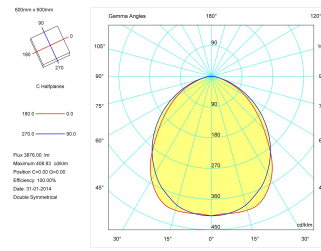

Photometry

Accessories

007/12060

Adapter frame to install visible profile luminaire to a smooth non-modular. Drill 1210x610.

Picture