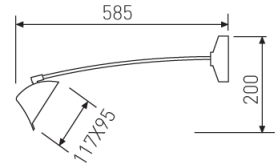

Dimensions

Product dimensions (mm)	585 x 200
Packing dimensions (mm)	662 x 130 x 110
Net weight (g)	800
Gross weight (Kg)	0,85

Scheme

Scheme

Compact asymmetrical LED projector from the TROLL family S.D.I.V..

DESCRIPTION

Compact asymmetrical LED projector from the TROLL family S.D.I.V. setting an advanced and innovative thermal balance system through passive dissipation with stable colour temperature of 3000° K (warm white) optimised to light vertical planes in ephemeral installations such as stands and exhibitions, as well as fix installations like commercial shelves, libraries art galleries or similar. Designed for wall or ceiling surface mounted. Head built in die-cast aluminium with matt protection glass and steel rod finished in white. Luminaire built-in a high purity wallwasher reflector with an angle beam of 85°/70°. Luminaire sets a 13 W LED source with CRI higher than 80 % and a chromatic dispersion lower than 11 SDCM. Luminaire sets a ball joint system which allows tilting 45°. Fixture has a luminous flux of 700 Lm, with an efficiency of 53,8 Lm/W and a total consumption of 13 W. The average life for the luminaire is 50000 h (stabilised at a minimum flux of 70 % from the original). Luminaire fed at 220-240V; 50/60 Hz.

Item code	747L/BP83/33
Product type	IN
Category	Tracklights
Family	S.D.I.V.
Subfamily	S.D.I.V.
Materials	Head built in die-cast aluminium with matt protection glass and steel rod.
Optical system	Luminaire built-in a high purity wallwasher reflector.
Installation instructions	Luminaire designed for wall or ceiling surface mounted.

Pictograms

Product