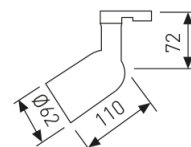

Dimensions

Product dimensions (mm)	ø62x174
Packing dimensions (mm)	250x75x70
Net weight (g)	302

Scheme

Scheme

Product

Real power (W)	Max. 50
IP	20
Electrical class insulation	Class 2
Operating temperature	from -20°C to 35°C
Electrical feeding	220..230V, 50/60Hz
Colour	Black

Control gear

Control gear	Without Gear
--------------	--------------

Light source

Light source	Led
Lamp holder	GU10
Nominal power (W)	50

Spotlight from the TROLL family Easy.

DESCRIPTION

Spotlight from the TROLL family Easy optimised to be used as general & accent lighting for commercial areas shop-windows and different indoor spaces. Designed for installation on the TROLL triphasic track. Luminaire body built in die-cast aluminium finished in black. Luminaire sets a ball joint system which allows use of a QPAR16 light source with maximum power of 50 W. Light source not included. Luminaire is fed at 220-240V; 50/60 Hz. and doesn't need auxiliary gear.

Item code	765E/04
Product type	IN
Category	Tracklights
Family	Easy
Subfamily	Easy
Materials	Luminaire body built in die-cast aluminium.
Optical system	
Installation instructions	Luminaire designed for installation on the TROLL triphasic track.