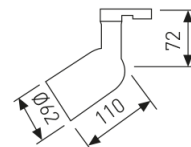

---

**Dimensions**

Product dimensions (mm)	ø62x174
Packing dimensions (mm)	250x75x70
Net weight (g)	302

---

**Scheme**

---

 Scheme

---

**Product**

Real power (W)	Max. 50
IP	20
Electrical class insulation	Class 2
Operating temperature	from -20°C to 35°C
Electrical feeding	220..230V, 50/60Hz
Colour	Black

---

**Control gear**

Control gear	Without Gear
--------------	--------------

---

**Light source**

Light source	Led
Lamp holder	GU10
Nominal power (W)	50

---

**Spotlight from the TROLL family Easy.**

---

**DESCRIPTION**

Spotlight from the TROLL family Easy optimised to be used as general & accent lighting for commercial areas shop-windows and different indoor spaces. Designed for installation on the TROLL triphasic track. Luminaire body built in die-cast aluminium finished in black. Luminaire sets a ball joint system which allows use of a QPAR16 light source with maximum power of 50 W. Light source not included. Luminaire is fed at 220-240V; 50/60 Hz. and doesn't need auxiliary gear.

Item code	765E/04
Product type	IN
Category	Tracklights
Family	Easy
Subfamily	Easy
Materials	Luminaire body built in die-cast aluminium.
Optical system	
Installation instructions	Luminaire designed for installation on the TROLL triphasic track.