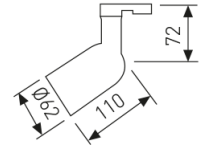

Dimensions

Product dimensions (mm)	ø62x174
Packing dimensions (mm)	250x75x70
Net weight (g)	302

Scheme

 Scheme

Product

Real power (W)	Max. 50
IP	20
Electrical class insulation	Class 2
Operating temperature	from -20°C to 35°C
Electrical feeding	220..230V, 50/60Hz
Colour	Black

Control gear

Control gear	Without Gear
--------------	--------------

Light source

Light source	Led
Lamp holder	GU10
Nominal power (W)	50

Spotlight from the TROLL family Easy.

DESCRIPTION

Spotlight from the TROLL family Easy optimised to be used as general & accent lighting for commercial areas shop-windows and different indoor spaces. Designed for installation on the TROLL triphasic track. Luminaire body built in die-cast aluminium finished in black. Luminaire sets a ball joint system which allows use of a QPAR16 light source with maximum power of 50 W. Light source not included. Luminaire is fed at 220-240V; 50/60 Hz. and doesn't need auxiliary gear.

Item code	765E/04
Product type	IN
Category	Tracklights
Family	Easy
Subfamily	Easy
Materials	Luminaire body built in die-cast aluminium.
Optical system	
Installation instructions	Luminaire designed for installation on the TROLL triphasic track.