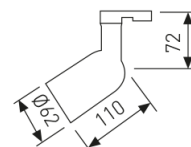

Dimensions

Product dimensions (mm)	ø62x174
Packing dimensions (mm)	250x75x70
Net weight (g)	302

Scheme

 Scheme

Product

Real power (W)	Max. 50
IP	20
Electrical class insulation	Class 2
Operating temperature	from -20°C to 35°C
Electrical feeding	220..230V, 50/60Hz
Colour	Black

Control gear

Control gear	Without Gear
--------------	--------------

Light source

Light source	Led
Lamp holder	GU10
Nominal power (W)	50

Spotlight from the TROLL family Easy.

DESCRIPTION

Spotlight from the TROLL family Easy optimised to be used as general & accent lighting for commercial areas shop-windows and different indoor spaces. Designed for installation on the TROLL triphasic track. Luminaire body built in die-cast aluminium finished in black. Luminaire sets a ball joint system which allows use of a QPAR16 light source with maximum power of 50 W. Light source not included. Luminaire is fed at 220-240V; 50/60 Hz. and doesn't need auxiliary gear.

Item code	765E/04
Product type	IN
Category	Tracklights
Family	Easy
Subfamily	Easy
Materials	Luminaire body built in die-cast aluminium.
Optical system	
Installation instructions	Luminaire designed for installation on the TROLL triphasic track.