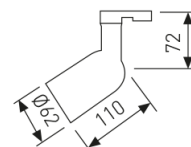

---

**Dimensions**

Product dimensions (mm)	ø62x174
Packing dimensions (mm)	250x75x70
Net weight (g)	302

---

**Scheme**

---

 Scheme

---

**Product**

Real power (W)	Max. 50
IP	20
Electrical class insulation	Class 2
Operating temperature	from -20°C to 35°C
Electrical feeding	220..230V, 50/60Hz
Colour	Black

---

**Control gear**

Control gear	Without Gear
--------------	--------------

---

**Light source**

Light source	Led
Lamp holder	GU10
Nominal power (W)	50

---

**Spotlight from the TROLL family Easy.**

---

**DESCRIPTION**

Spotlight from the TROLL family Easy optimised to be used as general & accent lighting for commercial areas shop-windows and different indoor spaces. Designed for Installation on the TROLL triphasic track. Luminaire body built in die-cast aluminium finished in black. Luminaire sets a ball joint system which allows Use a QPAR16 lightsource with maximum power of 50 W. Lightsource not included. Luminaire is fed at 220-240V; 50/60 Hz. and doesn't need auxiliary gear.

Item code	765E/04
Product type	IN
Category	Tracklights
Family	Easy
Subfamily	Easy
Materials	Luminaire body built in die-cast aluminium.
Optical system	
Installation instructions	Luminaire designed for Installation on the TROLL triphasic track.