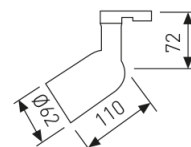

Dimensions

Product dimensions (mm)	ø62x174
Packing dimensions (mm)	250x75x70
Net weight (g)	302

Scheme

 Scheme

Product

Real power (W)	Max. 50
IP	20
Electrical class insulation	Class 2
Operating temperature	from -20°C to 35°C
Electrical feeding	220..230V, 50/60Hz
Colour	Grey

Control gear

Control gear	Without Gear
--------------	--------------

Light source

Light source	Led
Lamp holder	GU10
Nominal power (W)	50

Spotlight from the TROLL family Easy.

DESCRIPTION

Spotlight from the TROLL family Easy optimised to be used as general & accent lighting for commercial areas shop-windows and different indoor spaces. Designed for installation on the TROLL triphasic track. Luminaire body built in die-cast aluminium finished in grey. Luminaire sets a ball joint system which allows use of a QPAR16 light source with maximum power of 50 W. Light source not included. Luminaire is fed at 220-240V; 50/60 Hz. and doesn't need auxiliary gear.

Item code	765E/21
Product type	IN
Category	Tracklights
Family	Easy
Subfamily	Easy
Materials	Luminaire body built in die-cast aluminium.
Optical system	
Installation instructions	Luminaire designed for installation on the TROLL triphasic track.