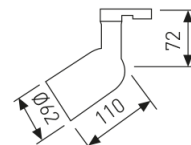

Dimensions

Product dimensions (mm)	ø62x174
Packing dimensions (mm)	250x75x70
Net weight (g)	302

Scheme

Scheme

Product

Real power (W)	Max. 50
IP	20
Electrical class insulation	Class 2
Operating temperature	from -20°C to 35°C
Electrical feeding	220..230V, 50/60Hz
Colour	Grey

Control gear

Control gear	Without Gear
--------------	--------------

Light source

Light source	Led
Lamp holder	GU10
Nominal power (W)	50

Spotlight from the TROLL family Easy.

DESCRIPTION

Spotlight from the TROLL family Easy optimised to be used as general & accent lighting for commercial areas shop-windows and different indoor spaces. Designed for installation on the TROLL triphasic track. Luminaire body built in die-cast aluminium finished in grey. Luminaire sets a ball joint system which allows use of a QPAR16 light source with maximum power of 50 W. Light source not included. Luminaire is fed at 220-240V; 50/60 Hz. and doesn't need auxiliary gear.

Item code	765E/21
Product type	IN
Category	Tracklights
Family	Easy
Subfamily	Easy
Materials	Luminaire body built in die-cast aluminium.
Optical system	
Installation instructions	Luminaire designed for installation on the TROLL triphasic track.