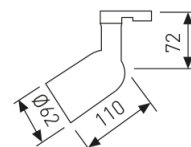

Dimensions

Product dimensions (mm)	ø62x174
Packing dimensions (mm)	250x75x70
Net weight (g)	302

Scheme

 Scheme

Product

Real power (W)	Max. 50
IP	20
Electrical class insulation	Class 2
Operating temperature	from -20°C to 35°C
Electrical feeding	220..230V, 50/60Hz
Colour	White

Control gear

Control gear	Without Gear
--------------	--------------

Light source

Light source	Led
Lamp holder	GU10
Nominal power (W)	50

Spotlight from the TROLL family Easy.

DESCRIPTION

Spotlight from the TROLL family Easy optimised to be used as general & accent lighting for commercial areas shop-windows and different indoor spaces. Designed for installation on the TROLL triphasic track. Luminaire body built in die-cast aluminium finished in white. Luminaire sets a ball joint system which allows use of a QPAR17 light source with maximum power of 50 W. Light source not included. Luminaire is fed at 220-240V; 50/60 Hz. and doesn't need auxiliary gear.

Item code	765E/33
Product type	IN
Category	Tracklights
Family	Easy
Subfamily	Easy
Materials	Luminaire body built in die-cast aluminium.
Optical system	
Installation instructions	Luminaire designed for installation on the TROLL triphasic track.