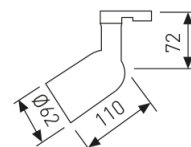

Dimensions

Product dimensions (mm)	ø62x174
Packing dimensions (mm)	250x75x70
Net weight (g)	302

Scheme

Scheme

Product

Real power (W)	Max. 50
IP	20
Electrical class insulation	Class 2
Operating temperature	from -20°C to 35°C
Electrical feeding	220..230V, 50/60Hz
Colour	White

Control gear

Control gear	Without Gear
--------------	--------------

Light source

Light source	Led
Lamp holder	GU10
Nominal power (W)	50

Spotlight from the TROLL family Easy.

DESCRIPTION

Spotlight from the TROLL family Easy optimised to be used as general & accent lighting for commercial areas shop-windows and different indoor spaces. Designed for installation on the TROLL triphasic track. Luminaire body built in die-cast aluminium finished in white. Luminaire sets a ball joint system which allows use of a QPAR17 light source with maximum power of 50 W. Light source not included. Luminaire is fed at 220-240V; 50/60 Hz. and doesn't need auxiliary gear.

Item code	765E/33
Product type	IN
Category	Tracklights
Family	Easy
Subfamily	Easy
Materials	Luminaire body built in die-cast aluminium.
Optical system	
Installation instructions	Luminaire designed for installation on the TROLL triphasic track.