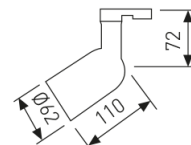

Dimensions

Product dimensions (mm)	ø62x174
Packing dimensions (mm)	250x75x70
Net weight (g)	302

Scheme

Scheme

Product

Real power (W)	Max. 50
IP	20
Electrical class insulation	Class 2
Operating temperature	from -20°C to 35°C
Electrical feeding	220..230V, 50/60Hz
Colour	White

Control gear

Control gear	Without Gear
--------------	--------------

Light source

Light source	Led
Lamp holder	GU10
Nominal power (W)	50

Spotlight from the TROLL family Easy.

DESCRIPTION

Spotlight from the TROLL family Easy optimised to be used as general & accent lighting for commercial areas shop-windows and different indoor spaces. Designed for installation on the TROLL triphasic track. Luminaire body built in die-cast aluminium finished in white. Luminaire sets a ball joint system which allows use of a QPAR17 light source with maximum power of 50 W. Light source not included. Luminaire is fed at 220-240V; 50/60 Hz. and doesn't need auxiliary gear.

Item code	765E/33
Product type	IN
Category	Tracklights
Family	Easy
Subfamily	Easy
Materials	Luminaire body built in die-cast aluminium.
Optical system	
Installation instructions	Luminaire designed for installation on the TROLL triphasic track.