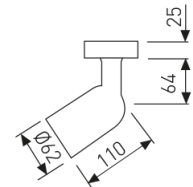

---

**Dimensions**

---

Product dimensions (mm)	ø62x199
Packing dimensions (mm)	170x115x112
Net weight (g)	385

---

**Scheme**

---

 Scheme
 

---

---

**Product**

---

Real power (W)	Max. 50
IP	20
Electrical class insulation	Class 2
Operating temperature	from -20°C to 35°C
Electrical feeding	220..230V, 50/60Hz
Colour	Black

---

**Control gear**

---

Control gear	Without Gear
--------------	--------------

---

**Light source**

---

Light source	Led
Lamp holder	GU10
Nominal power (W)	50

---

---

**Spotlight from the TROLL family Easy.**