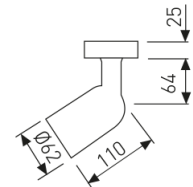

---

**Dimensions**

---

Product dimensions (mm)	ø62x199
Packing dimensions (mm)	170x115x112
Net weight (g)	385

---

**Scheme**

---

 Scheme
 

---

---

**Product**

---

Real power (W)	Max. 50
IP	20
Electrical class insulation	Class 2
Operating temperature	from -20°C to 35°C
Electrical feeding	220..230V, 50/60Hz
Colour	Grey

---

**Control gear**

---

Control gear	Without Gear
--------------	--------------

---

**Light source**

---

Light source	Led
Lamp holder	GU10
Nominal power (W)	50

---

---

**Spotlight from the TROLL family Easy.**