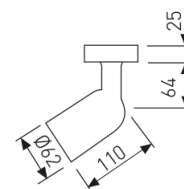

---

**Dimensions**

---

Product dimensions (mm)	ø62x199
Packing dimensions (mm)	170x115x112
Net weight (g)	385

---

---

**Scheme**

---

---

**Scheme**

---

---

**Product**

---

Real power (W)	Max. 50
IP	20
Electrical class insulation	Class 2
Operating temperature	from -20°C to 35°C
Electrical feeding	220..230V, 50/60Hz
Colour	White

---

Light source	Led
Lamp holder	GU10
Nominal power (W)	50

---

---

**Spotlight from the TROLL family Easy.**

---

---

**DESCRIPTION**

---