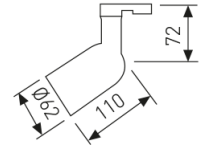

Dimensions

Product dimensions (mm)	ø62x174
Packing dimensions (mm)	250x75x70
Net weight (g)	302

Scheme

Scheme

Product

Real power (W)	Max. 120
IP	20
Electrical class insulation	Class 1
Operating temperature	from -20°C to 35°C
Electrical feeding	220..230V, 50/60Hz
Colour	Black

Control gear

Control gear	Without Gear
--------------	--------------

Light source

Light source	Led
Lamp holder	E27
Nominal power (W)	120

Accessories

39/04	Extra reflector (for ref.766), only for the following lamps: A60, TS-DSE.
-------	---

Picture

Spotlight from the TROLL family Easy.

DESCRIPTION

Spotlight from the TROLL family Easy optimised to be used as general & accent lighting for commercial areas shop-windows and different indoor spaces. Designed for installation on the TROLL triphasic track. Luminaire body built in die-cast aluminium finished in black. Luminaire sets a ball joint system which allows use of R63, R80, R90, PAR 20, 30, PAR 38 & R50 light sources with maximum power of 120 W. Light source not included. Luminaire is fed at 220-240V; 50/60 Hz. and doesn't need auxiliary gear.

Item code	766E/04
Product type	IN
Category	Tracklights
Family	Easy
Subfamily	Easy
Materials	Luminaire body built in die-cast aluminium.
Optical system	
Installation instructions	Luminaire designed for installation on the TROLL triphasic track.