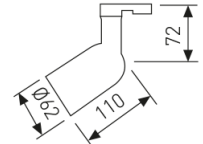

Dimensions

Product dimensions (mm)	ø62x174
Packing dimensions (mm)	250x75x70
Net weight (g)	302

Scheme

Scheme

Product

Real power (W)	Max. 120
IP	20
Electrical class insulation	Class 1
Operating temperature	from -20°C to 35°C
Electrical feeding	220..230V, 50/60Hz
Colour	Black

Control gear

Control gear	Without Gear

Light source

Light source	Led
Lamp holder	E27
Nominal power (W)	120

Accessories

39/04	Extra reflector (for ref.766), only for the following lamps: A60, TS-DSE.

Picture

Spotlight from the TROLL family Easy.

DESCRIPTION

Spotlight from the TROLL family Easy optimised to be used as general & accent lighting for commercial areas shop-windows and different indoor spaces. Designed for installation on the TROLL triphasic track. Luminaire body built in die-cast aluminium finished in black. Luminaire sets a ball joint system which allows use of R63, R80, R90, PAR 20, 30, PAR 38 & R50 light sources with maximum power of 120 W. Light source not included. Luminaire is fed at 220-240V; 50/60 Hz. and doesn't need auxiliary gear.

Item code	766E/04
Product type	IN
Category	Tracklights
Family	Easy
Subfamily	Easy
Materials	Luminaire body built in die-cast aluminium.
Optical system	
Installation instructions	Luminaire designed for installation on the TROLL triphasic track.

Pictograms