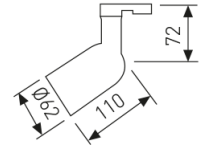

Dimensions

Product dimensions (mm)	ø62x174
Packing dimensions (mm)	250x75x70
Net weight (g)	302

Scheme

Scheme

Product

Real power (W)	Max. 120
IP	20
Electrical class insulation	Class 1
Operating temperature	from -20°C to 35°C
Electrical feeding	220..230V, 50/60Hz
Colour	Black

Control gear

Control gear	Without Gear

Light source

Light source	Led
Lamp holder	E27
Nominal power (W)	120

Accessories

39/04	Extra reflector (for ref.766), only for the following lamps: A60, TS-DSE.

Picture

Spotlight from the TROLL family Easy.

DESCRIPTION

Spotlight from the TROLL family Easy optimised to be used as general & accent lighting for commercial areas shop-windows and different indoor spaces. Designed for installation on the TROLL triphasic track. Luminaire body built in die-cast aluminium finished in black. Luminaire sets a ball joint system which allows use of R63, R80, R90, PAR 20, 30, PAR 38 & R50 light sources with maximum power of 120 W. Light source not included. Luminaire is fed at 220-240V; 50/60 Hz. and doesn't need auxiliary gear.

Item code	766E/04
Product type	IN
Category	Tracklights
Family	Easy
Subfamily	Easy
Materials	Luminaire body built in die-cast aluminium.

Optical system

Installation instructions Luminaire designed for installation on the TROLL triphasic track.

Pictograms