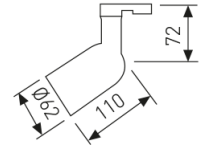

Dimensions

Product dimensions (mm)	ø62x174
Packing dimensions (mm)	250x75x70
Net weight (g)	302

Scheme

Scheme

Product

Real power (W)	Max. 120
IP	20
Electrical class insulation	Class 1
Operating temperature	from -20°C to 35°C
Electrical feeding	220..230V, 50/60Hz
Colour	Grey

Control gear

Control gear	Without Gear
--------------	--------------

Light source

Light source	Led
Lamp holder	E27
Nominal power (W)	120

Accessories

39/21	Extra reflector (for ref.766), only for the following lamps: A60, TS-DSE.
-------	---

Picture

Spotlight from the TROLL family Easy.

DESCRIPTION

Spotlight from the TROLL family Easy optimised to be used as general & accent lighting for commercial areas shop-windows and different indoor spaces. Designed for installation on the TROLL triphasic track. Luminaire body built in die-cast aluminium finished in grey. Luminaire sets a ball joint system which allows use of R63, R80, R90, PAR 20, 30, PAR 38 & R50 light sources with maximum power of 120 W. Light source not included. Luminaire is fed at 220-240V; 50/60 Hz. and doesn't need auxiliary gear.

Item code	766E/21
Product type	IN
Category	Tracklights
Family	Easy
Subfamily	Easy
Materials	Luminaire body built in die-cast aluminium.
Optical system	
Installation instructions	Luminaire designed for installation on the TROLL triphasic track.