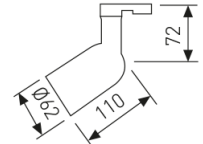

---

**Dimensions**

---

Product dimensions (mm)	ø62x174
Packing dimensions (mm)	250x75x70
Net weight (g)	302

---

---

**Scheme**

---