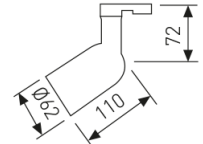

Dimensions

Product dimensions (mm)	ø62x174
Packing dimensions (mm)	250x75x70
Net weight (g)	302

Scheme

Scheme

Product

Real power (W)	Max. 120
IP	20
Electrical class insulation	Class 1
Operating temperature	from -20°C to 35°C
Electrical feeding	220..230V, 50/60Hz
Colour	Grey

Control gear

Control gear	Without Gear
--------------	--------------

Light source

Light source	Led
Lamp holder	E27
Nominal power (W)	120

Accessories

39/21	Extra reflector (for ref.766), only for the following lamps: A60, TS-DSE.
-------	---

Picture

Spotlight from the TROLL family Easy.

DESCRIPTION

Spotlight from the TROLL family Easy optimised to be used as general & accent lighting for commercial areas shop-windows and different indoor spaces. Designed for installation on the TROLL triphasic track. Luminaire body built in die-cast aluminium finished in grey. Luminaire sets a ball joint system which allows use of R63, R80, R90, PAR 20, 30, PAR 38 & R50 light sources with maximum power of 120 W. Light source not included. Luminaire is fed at 220-240V; 50/60 Hz. and doesn't need auxiliary gear.

Item code	766E/21
Product type	IN
Category	Tracklights
Family	Easy
Subfamily	Easy
Materials	Luminaire body built in die-cast aluminium.
Optical system	
Installation instructions	Luminaire designed for installation on the TROLL triphasic track.