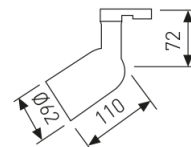

---

**Dimensions**

---

Product dimensions (mm)	ø62x174
Packing dimensions (mm)	250x75x70
Net weight (g)	302

---

---

**Scheme**

---

Scheme

---

**Product**

---

Real power (W)	Max. 120
IP	20
Electrical class insulation	Class 1
Operating temperature	from -20°C to 35°C
Electrical feeding	220..230V, 50/60Hz
Colour	White

---

---

**Control gear**