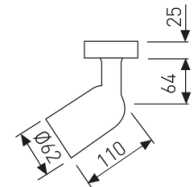

Dimensions

Product dimensions (mm)	ø62x199
Packing dimensions (mm)	170x115x112
Net weight (g)	385

Scheme

 Scheme

Product

Real power (W)	Max. 120
IP	21
Electrical class insulation	Class 1
Operating temperature	from -20°C to 35°C
Electrical feeding	220..230V, 50/60Hz
Colour	Black

Control gear

Control gear	Without Gear
--------------	--------------

Light source

Light source	Led
Lamp holder	E27
Nominal power (W)	120

Accessories

39/04	Extra reflector (for ref.766), only for the following lamps: A60, TS-DSE.
-------	---