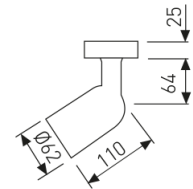

Dimensions

Product dimensions (mm)	ø62x199
Packing dimensions (mm)	170x115x112
Net weight (g)	385

Scheme

 Scheme

Product

Real power (W)	Max. 120
IP	21
Electrical class insulation	Class 1
Operating temperature	from -20°C to 35°C
Electrical feeding	220..230V, 50/60Hz
Colour	Black

Control gear

Control gear	Without Gear
--------------	--------------

Light source

Light source	Led
Lamp holder	E27
Nominal power (W)	120

Accessories

39/04	Extra reflector (for ref.766), only for the following lamps: A60, TS-DSE.
-------	---