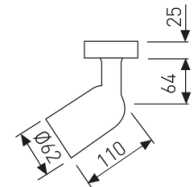

Dimensions

Product dimensions (mm)	ø62x199
Packing dimensions (mm)	170x115x112
Net weight (g)	385

Scheme

Scheme

Product

Real power (W)	Max. 120
IP	21
Electrical class insulation	Class 1
Operating temperature	from -20°C to 35°C
Electrical feeding	220..230V, 50/60Hz
Colour	Black

Control gear

Control gear	Without Gear
--------------	--------------

Light source

Light source	Led
Lamp holder	E27
Nominal power (W)	120

Accessories

39/04	Extra reflector (for ref.766), only for the following lamps: A60, TS-DSE.
-------	---