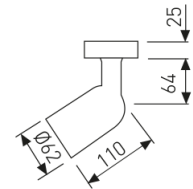

Dimensions

Product dimensions (mm)	ø62x199
Packing dimensions (mm)	170x115x112
Net weight (g)	385

Scheme

Scheme

Product

Real power (W)	Max. 120
IP	21
Electrical class insulation	Class 1
Operating temperature	from -20°C to 35°C
Electrical feeding	220..230V, 50/60Hz
Colour	Black

Control gear

Control gear	Without Gear
--------------	--------------

Light source

Light source	Led
Lamp holder	E27
Nominal power (W)	120

Accessories

39/04	Extra reflector (for ref.766), only for the following lamps: A60, TS-DSE.
-------	---