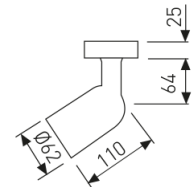

Dimensions

Product dimensions (mm)	ø62x199
Packing dimensions (mm)	170x115x112
Net weight (g)	385

Scheme

 Scheme

Product

Real power (W)	Max. 120
IP	20
Electrical class insulation	Class 1
Operating temperature	from -20°C to 35°C
Electrical feeding	220..230V, 50/60Hz
Colour	Grey

Control gear

Control gear	Without Gear
--------------	--------------

Light source

Light source	Led
Lamp holder	E27
Nominal power (W)	120

Accessories

39/21	Extra reflector (for ref.766), only for the following lamps: A60, TS-DSE.
-------	---