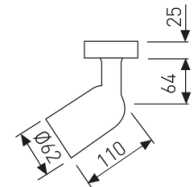

---

**Dimensions**

---

Product dimensions (mm)	ø62x199
Packing dimensions (mm)	170x115x112
Net weight (g)	385

---

**Scheme**

---

 Scheme
 

---

---

**Product**

---

Real power (W)	Max. 120
IP	20
Electrical class insulation	Class 1
Operating temperature	from -20°C to 35°C
Electrical feeding	220..230V, 50/60Hz
Colour	Grey

---

**Control gear**

---

Control gear	Without Gear
--------------	--------------

---

**Light source**

---

Light source	Led
Lamp holder	E27
Nominal power (W)	120

---

**Accessories**

---