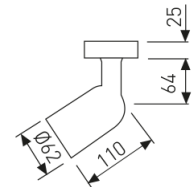

---

**Dimensions**

---

Product dimensions (mm)	ø62x199
Packing dimensions (mm)	170x115x112
Net weight (g)	385

---

---

**Scheme**

---

Scheme

---

**Product**

---

Real power (W)	Max. 120
IP	20
Electrical class insulation	Class 1
Operating temperature	from -20°C to 35°C
Electrical feeding	220..230V, 50/60Hz
Colour	Grey

---

---

**Control gear**

---

Control gear	Without Gear
--------------	--------------

---

---

**Light source**

---

Light source	Led
Lamp holder	E27
Nominal power (W)	120

---